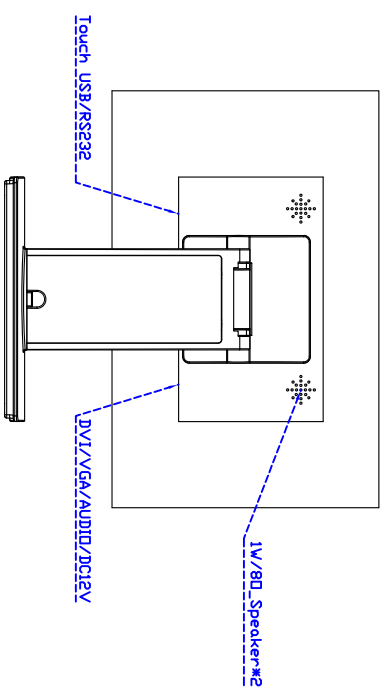

15.6" Desktop Touch Monitor

AIM-TMXXXX156-T01WV