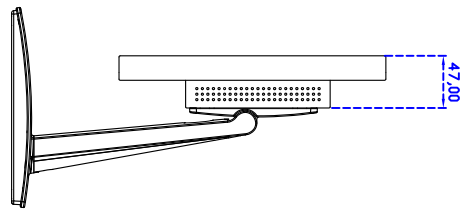

15.6" Desktop Touch Monitor

AIM-TMXXXX156-T01WV