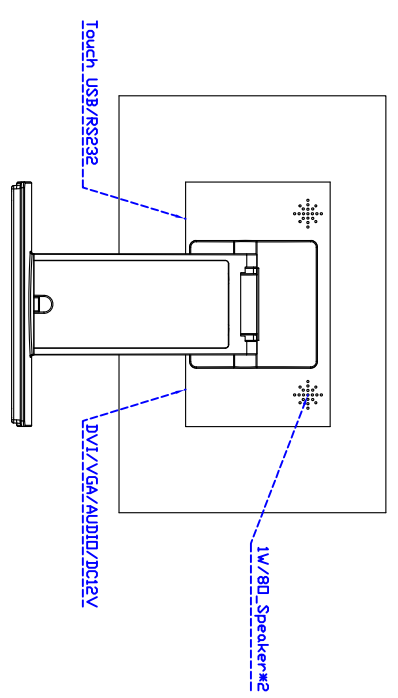

15.6" Desktop Touch Monitor

AIM-TMXXXX156-T01WV