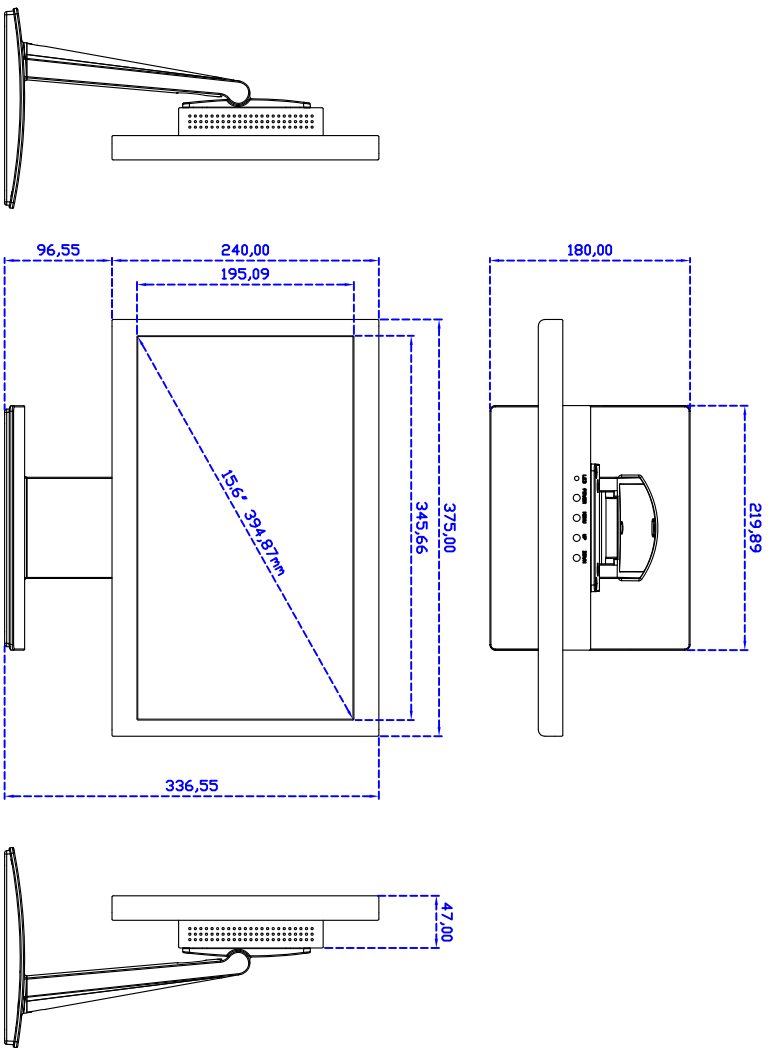

15.6" Desktop Touch Monitor

AIM-TMXXXX156-T01WV