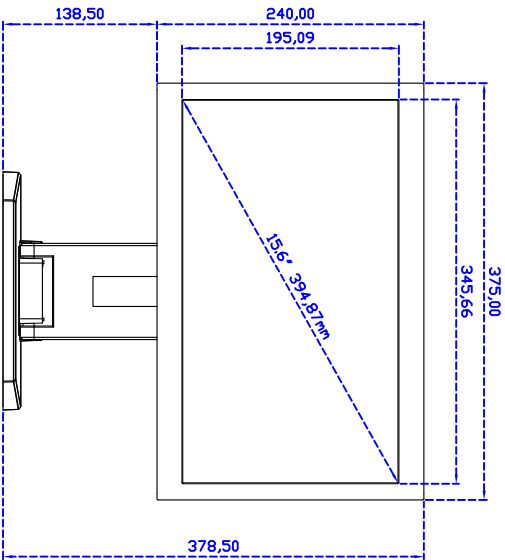

15,6" Desktop Touch Monitor

AIM-TMxxxx156-T01WA