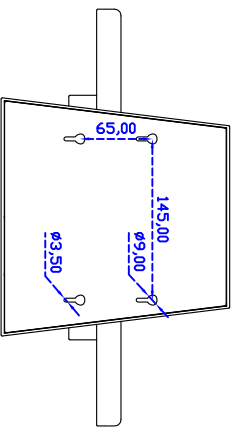

15,6" Desktop Touch Monitor

AIM-TMxxxx156-T01WA