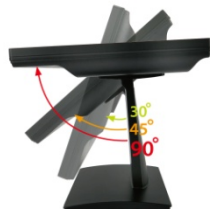

**15" inch Touch Monitor "POS-styler" (Pure Flat Projected capacitive Multi-Touch)**

**Products application :**

- POS Terminal
- Industrial PC
- Kiosk
- Gaming
- Medical apparatus
- Personal computer
- Mobile GPS
- Office automation
- Security system of the house
- Car-mounted amusement
- Military equipment
- Communicate

# 15" inch Touch Monitor "POS-styler" (Pure Flat Projected capacitive Multi-Touch)

## Display Specifications :

Active Area	304 × 228 mm
Pixel Pitch	0.297 × 0.297 mm
Brightness	250 cd/m <sup>2</sup>
Contrast Ratio	700 : 1
Resolution	1024 × 768 ( XGA )
Viewing Angle	L/R 160° ; U/D 140°
Response Time	5 ms ( Tr + Tf )
Display Colors	16.2M
Display Modes	640×480 ; 800×600 ; 1024×768
Signal input	15 Pin D-Sub ; DVI ; Mini-Audio in
Mini-Audio out	1W ( 8Ω ) ×2
OSD Keyboard	⊙Menu/Select ⊖ ⊕ ⊙Auto/Exit ⊙Power
Power Source	DC 12V ; ≤15w ; Standby ≤1w
Power Consumption	
Storage · Operation	-40~85°C ; -30~80°C
VESA	75×75 or 100×100 mm
Casing Colors	Black
Casing Size · Weight	342.6 × 266.6 × 46 mm ; 5kg ( W×H×D )
Carton · gross weight	410 × 420 × 140 mm ; 6.5kg ( W×H×D )