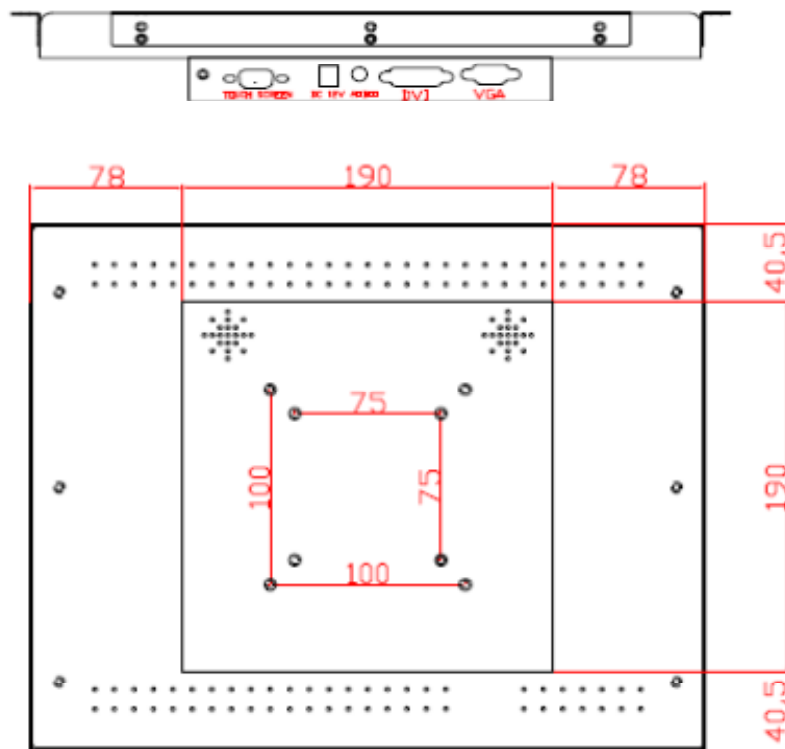

## Display Specifications :

Active Area	304 × 228 mm
Pixel Pitch	0.297 × 0.297 mm
Brightness	250 cd/m <sup>2</sup>
Contrast Ratio	700 : 1
Resolution	1024 × 768 ( XGA )
Viewing Angle	L/R 160° ; U/D140°
Response Time	5 ms ( Tr + Tf )
Display Colors	16.2M
Display Modes	640×480 ; 800×600 ; 1024×768
Signal input	15 Pin D_Sub ; Mini-Audio in ; DVI
Mini-Audio out	1W ( 8Ω ) × 2
OSD Keyboard	⊙ Menu/Select ⊙ - ⊙ + ⊙ Auto/Exit ⊙ Power
Power Source	DC 12V ; ≤15w ; Standby ≤1w
Power Consumption	
Storage \ Operation	-40~85°C ; -30~80°C
VESA	75×75 or 100×100 mm
Casing Colors	Black
Casing Size \ Weight	376 × 271 × 52 mm ; 3.3kg ( W×H×D )
Carton \ gross weight	550 × 400 × 180 mm ; 5kg ( W×H×D )

## Software Feature :

Calibration	4 points or 16 points or 25 points
Draw Test	Position and linearity verification
Controller	Support multiple controllers
Languages	English \ Simple Chinese \ Traditional Chinese \ Japanese \ German
Mouse Emulator	Right / left button emulation. Auto Right / left Click ( PDA function )
Touch Style	Drawing a Mode \ button a Mode \ Hide cursor
Double Click	Configurable double click speed \ Configurable double click area
Sound Modes	No sound \ Touch down \ Touch up
Display Support	display rotation \ Support multiple monitors
Division Pattern Settings:	Support two halves and four parts with touch function, you can also create your own division patterns.
Edge compensation	Support edge compensation and you can also add your own numbers for it.
Support O.S	All Windows-32 bit O.S Windows7-8-10 ; XP-64 bit O.S Android ; All Linux ; MAC

Dimensions :

NOTE:  
ALL DIMENSIONS ARE IN MILL METERS