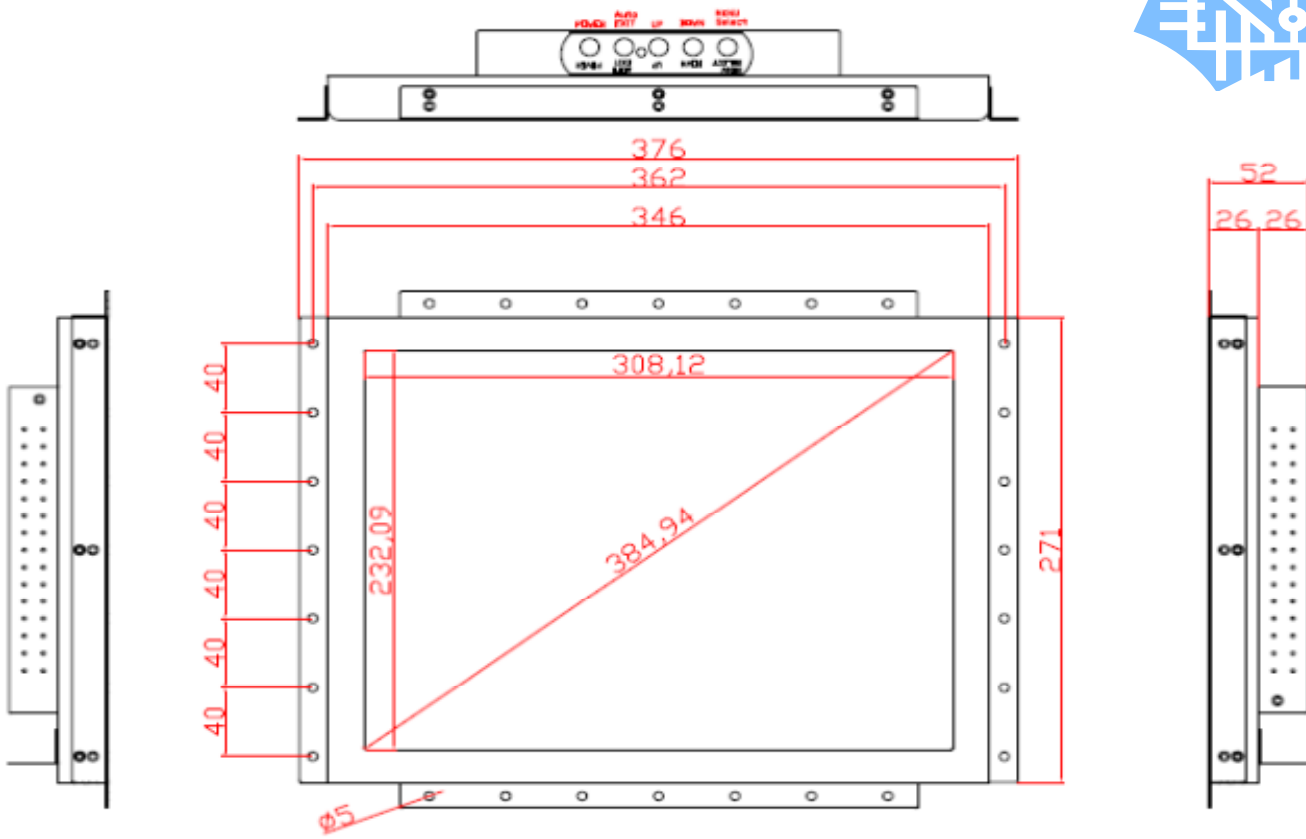

## Display Specifications :

Active Area	304 × 228 mm
Pixel Pitch	0.297 × 0.297 mm
Brightness	250 cd/m <sup>2</sup>
Contrast Ratio	700 : 1
Resolution	1024 × 768 ( XGA )
Viewing Angle	L/R 160° ; U/D140°
Response Time	5 ms ( Tr + Tf )
Display Colors	16.2M
Display Modes	640×480 ; 800×600 ; 1024×768
Signal input	15 Pin D_Sub ; Mini-Audio in ; DVI
Mini-Audio out	1W ( 8Ω ) × 2
OSD Keyboard	⊙ Menu/Select ⊙ - ⊙ + ⊙ Auto/Exit ⊙ Power
Power Source	DC 12V ; ≤15w ; Standby ≤1w
Power Consumption	
Storage \ Operation	-40~85°C ; -30~80°C
VESA	75×75 or 100×100 mm
Casing Colors	Black
Casing Size \ Weight	376 × 271 × 52 mm ; 3.3kg ( W×H×D )
Carton \ gross weight	550 × 400 × 180 mm ; 5kg ( W×H×D )

## Software Feature :

Calibration	4 points or 16 points or 25 points
Draw Test	Position and linearity verification
Controller	Support multiple controllers
Languages	English \ Simple Chinese \ Traditional Chinese \ Japanese \ German
Mouse Emulator	Right / left button emulation. Auto Right / left Click ( PDA function )
Touch Style	Drawing a Mode \ button a Mode \ Hide cursor
Double Click	Configurable double click speed \ Configurable double click area
Sound Modes	No sound \ Touch down \ Touch up
Display Support	display rotation \ Support multiple monitors
Division Pattern Settings:	Support two halves and four parts with touch function, you can also create your own division patterns.
Edge compensation	Support edge compensation and you can also add your own numbers for it.
Support O.S	All Windows-32 bit O.S Windows7-8-10 ; XP-64 bit O.S Android ; All Linux ; MAC

Dimensions :

NOTE:  
ALL DIMENSIONS ARE IN MILL METERS