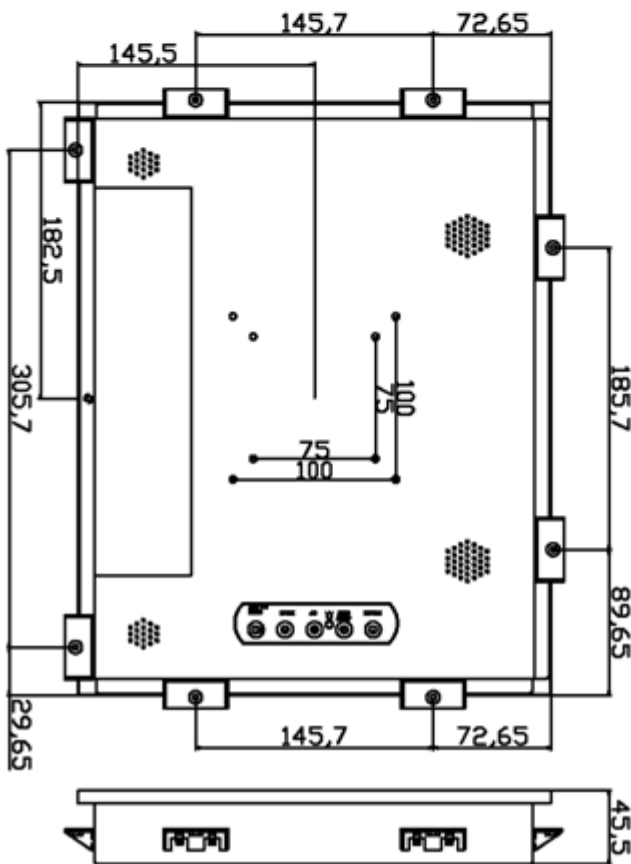

15" inch Embedded Touch Monitor

Display Specifications :

Active Area	304 × 228 mm
Pixel Pitch	0.297 × 0.297 mm
Brightness	250 cd/m ²
Contrast Ratio	700 : 1
Resolution	1024 × 768 (XGA)
Viewing Angle	L/R 160° ; U/D 140°
Response Time	5 ms (Tr + Tf)
Display Colors	16.2M
Display Modes	640×480 ; 800×600 ; 1024×768
Signal input	15 Pin D_Sub ; Mini-Audio in ; DVI
Mini-Audio out	1W (8Ω) × 2
OSD Keyboard	⊙ Menu/Select ⊙ - ⊙ + ⊙ Auto/Exit ⊙ Power
Power Source	DC 12V ; ≤15w ; Standby ≤1w
Power Consumption	
Storage 、 Operation	-40~85°C ; -30~80°C
VESA	75×75 or 100×100 mm
Casing Colors	Black
Casing Size 、 Weight	365 × 291 × 45.5 mm ; 3.2 kg (W×H×D)
Carton 、 gross weight	400 × 125 × 330 mm ; 3.94 kg (W×H×D)

Order information :

AIM-PM5R150-R21 :	【VGA/AUDIO/DVI/USB-TOUCH】	AIM-PM5R150-R22 :	【VGA/AUDIO/DVI/RS232-TOUCH】
Accessory	VGA Cable / AC90~260V Adapter / Power Cable / Audio Cable / USB or RS232 Cable / Touch Pen / Cleaning wipes / Driver Disk ※DVI Cable(Optional)		

Dimensions :

Suggested Wall Thickness: 16mm

Unit:mm