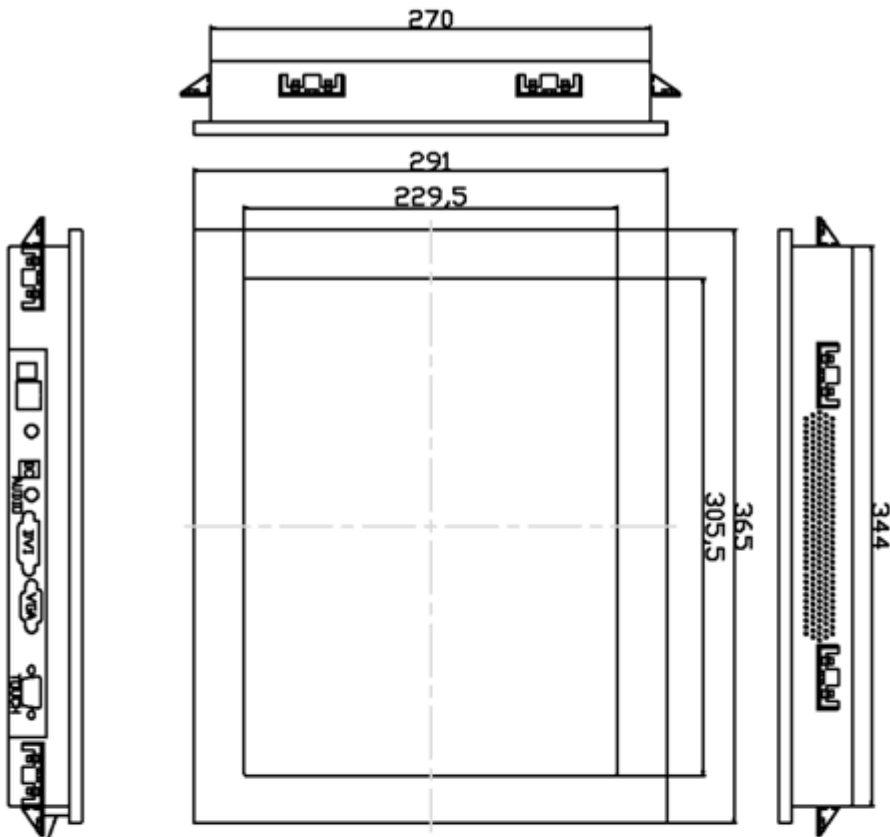

15" inch Embedded Touch Monitor

Display Specifications :

Active Area	304 × 228 mm
Pixel Pitch	0.297 × 0.297 mm
Brightness	250 cd/m ²
Contrast Ratio	700 : 1
Resolution	1024 × 768 (XGA)
Viewing Angle	L/R 160° ; U/D 140°
Response Time	5 ms (Tr + Tf)
Display Colors	16.2M
Display Modes	640×480 ; 800×600 ; 1024×768
Signal input	15 Pin D_Sub ; Mini-Audio in ; DVI
Mini-Audio out	1W (8Ω) × 2
OSD Keyboard	⊙ Menu/Select ⊙ - ⊙ + ⊙ Auto/Exit ⊙ Power
Power Source	DC 12V ; ≤15w ; Standby ≤1w
Power Consumption	
Storage 、 Operation	-40~85°C ; -30~80°C
VESA	75×75 or 100×100 mm
Casing Colors	Black
Casing Size 、 Weight	365 × 291 × 45.5 mm ; 3.2 kg (W×H×D)
Carton 、 gross weight	400 × 125 × 330 mm ; 3.94 kg (W×H×D)

Dimensions :

Suggested Wall Thickness: 16mm

Unit:mm