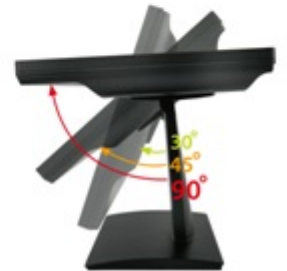

Black : V03

White : VW03

12.1" inch Touch Monitor (POS-Styler) (Projected capacitive Multi-Touch)

Display Specifications :

Active Area	246 × 184 mm
Pixel Pitch	0.240 × 0.240 mm
Brightness	500 cd/m ²
Contrast Ratio	700 : 1
Resolution	1024 × 768 (XGA)
Viewing Angle	L/R 160° ; U/D 140°
Response Time	8 ms (Tr + Tf)
Display Colors	16.2M
Display Modes	640×480 ; 800×600 ; 1024×768
Signal input	15 Pin D_Sub ; Mini-Audio in
Mini-Audio out	1W (8Ω) × 1
OSD Keyboard	⊕Power ⊕Auto adjust ⊕+ ⊕- ⊕Menu
Power Source	DC 12V ; ≤12w ; Standby ≤1w
Power Consumption	
Storage · Operation	-40~80°C ; -30~70°C
VESA	75×75 mm
Casing Colors	Black
Casing Size · Weight	298.8 × 229.2 × 39.5 mm ; 3kg (W×H×D)
Carton · gross weight	365 × 340 × 195 mm ; 4kg (W×H×D)

Touch Feature :

Input Method	Capacitive stylus, Finger
Linearity	≤2.5mm
Surface	≥7H
Life Time	Unlimited
Application	Writing and Signature Capture Capability
PC Link	USB or RS232(Single-Touch)

Software Feature :

Draw Test Controller	Position and linearity verification Support multiple controllers
Languages	English · Simple Chinese · Traditional Chinese · Japanese · French · German · Spanish · Korean · Arabic · Czech · Danish · Dutch · Greek · Hungarian · Italian · Norwegian · Russian · Polish · Portuguese · Slovenian · Swedish · Thai · Turkish
Mouse Emulator	Right / left button emulation. Auto Right / left Click (PDA function)
Touch Style	Drawing a Mode · button a Mode · Touch Off/ on Switch
Double Click	Configurable double click speed · Configurable double click area
Sound Modes	No sound · Touch down · Touch up
Display Support	display rotation · Support multiple monitors
Division Pattern Settings:	Support two halves and four parts with touch function, you can also create your own division patterns.
Edge compensation	Support edge compensation and you can also add your own numbers for it.
Support O.S	All Windows-32 bit O.S Windows7-8-10 ; XP-64 bit O.S Android ; A II Linux ; MAC