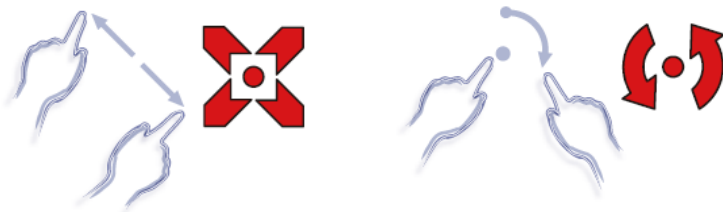

**12.1" inch Touch Monitor(Projected capacitive Multi-Touch)**

**Products application :**

- POS Terminal
- Industrial PC
- Kiosk
- Gaming
- Medical apparatus
- Personal computer
- Mobile GPS
- Office automation
- Security system of the house
- Car-mounted amusement
- Military equipment
- Communicate

### Touch Feature :

Input Method	Capacitive stylus, Finger
Linearity	≤2.5mm
Surface	≥7H
Life Time	Unlimited
Application	Writing and Signature Capture Capability
PC Link	USB or RS232(Single-Touch)

### Software Feature :

Draw Test Controller	Position and linearity verification Support multiple controllers
Languages	English · Simple Chinese · Traditional Chinese · Japanese · French · German · Spanish · Korean · Arabic · Czech · Danish · Dutch · Greek · Hungarian · Italian · Norwegian · Russian · Polish · Portuguese · Slovenian · Swedish · Thai · Turkish
Mouse Emulator	Right / left button emulation. Auto Right / left Click ( PDA function )
Touch Style	Drawing a Mode · button a Mode · Touch Off/ on Switch
Double Click	Configurable double click speed · Configurable double click area
Sound Modes	No sound · Touch down · Touch up
Display Support	display rotation · Support multiple monitors
Division Pattern Settings:	Support two halves and four parts with touch function, you can also create your own division patterns.
Edge compensation	Support edge compensation and you can also add your own numbers for it.
Support O.S	All Windows-32 bit O.S Windows7-8-10 ; XP-64 bit O.S Android ; AII Linux ; MAC