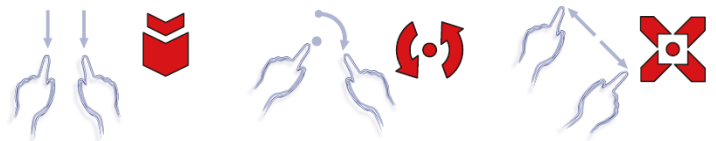

### Touch Feature :

Input Method	Capacitive stylus, Finger
Linearity	≤2.5mm
Surface	≥7H
Life Time	Unlimited
Application	Writing and Signature Capture Capability
PC Link	USB or RS232(Single-Touch)

### Software Feature :

Draw Test Controller	Position and linearity verification Support multiple controllers
Languages	English · Simple Chinese · Traditional Chinese · Japanese · French · German · Spanish · Korean · Arabic · Czech · Danish · Dutch · Greek · Hungarian · Italian · Norwegian · Russian · Polish · Portuguese · Slovenian · Swedish · Thai · Turkish
Mouse Emulator	Right / left button emulation. Auto Right / left Click ( PDA function )
Touch Style	Drawing a Mode · button a Mode · Touch Off/ on Switch
Double Click	Configurable double click speed · Configurable double click area
Sound Modes	No sound · Touch down · Touch up
Display Support	display rotation · Support multiple monitors
Division Pattern Settings:	Support two halves and four parts with touch function, you can also create your own division patterns.
Edge compensation	Support edge compensation and you can also add your own numbers for it.
Support O.S	All Windows-32 bit O.S Windows7-8-10 ; XP-64 bit O.S Android ; AII Linux ; MAC