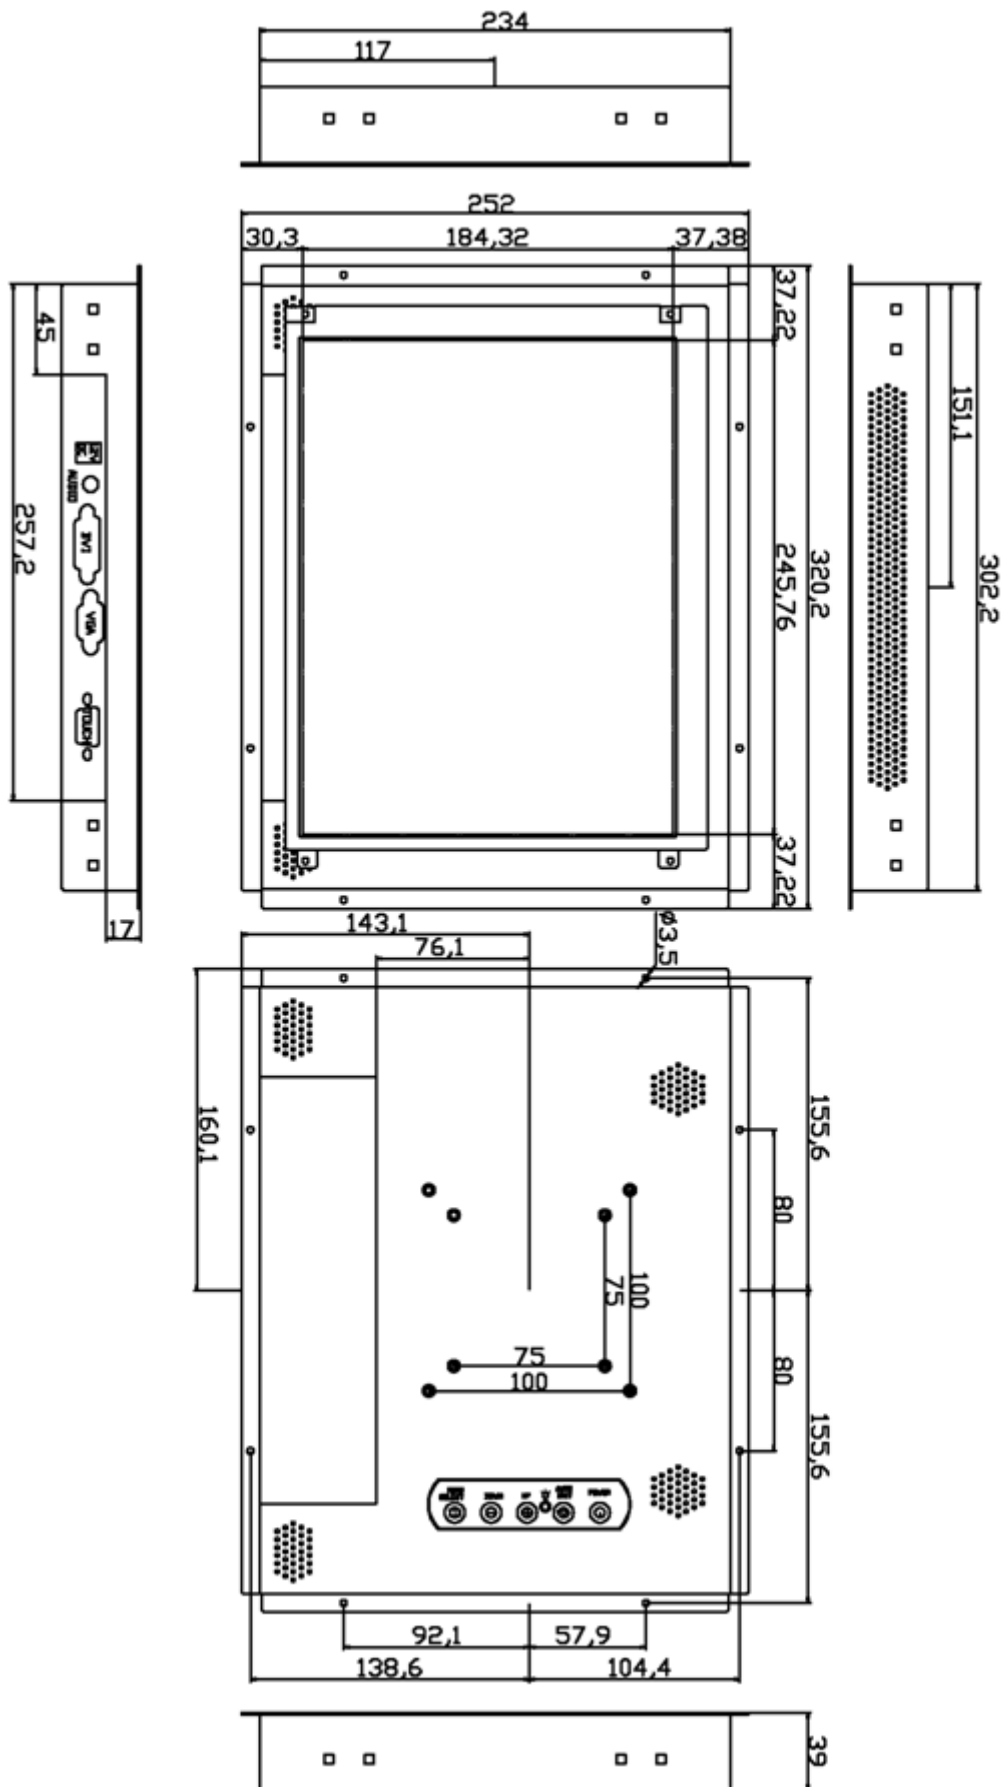

12.1" inch Embedded Touch Monitor(Projected capacitive Multi-Touch)

Display Specifications :

Active Area	246 × 184 mm
Pixel Pitch	0.240 × 0.240 mm
Brightness	500 cd/m ²
Contrast Ratio	700 : 1
Resolution	1024 × 768 (XGA)
Viewing Angle	L/R 160° ; U/D 140°
Response Time	8 ms (Tr + Tf)
Display Colors	16.2M
Display Modes	640×480 ; 800×600 ; 1024×768
Signal input	15 Pin D_Sub ; Mini-Audio in ; DVI
Mini-Audio out	1W (8Ω) × 2
OSD Keyboard	⊙Power ⊙Auto adjust ⊕ ⊖ ⊙Menu
Power Source	DC 12V ; ≤12w ; Standby ≤1w
Power Consumption	
Storage · Operation	-40~80°C ; -30~70°C
VESA	75×75 or 100×100 mm
Casing Colors	Black
Casing Size · Weight	320.2 × 252 × 39 mm ; 2.1 kg (W×H×D)
Carton · gross weight	400 × 125 × 330 mm ; 2.84 kg (W×H×D)

Order information :

AIM-TMOPPCTU121-R23 :	【VGA/AUDIO/DVI/USB-TOUCH】	AIM-TMOPPCTU121-R24 :	【VGA/AUDIO/DVI/RS232-TOUCH】
Accessory	VGA Cable/AC90~260V Adapter/Power Cable/Audio Cable/USB or RS232 Cable/Cleaning wipes/Driver Disk		
	※DVI Cable(Optional)		

3 Year Warranty
LCD Panel 1 Year

Dimensions :

Unit:mm