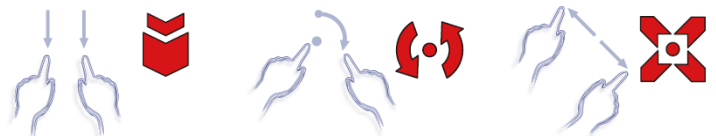

Touch Feature :

Input Method	Capacitive stylus, Finger
Linearity	≤2.5mm
Surface	≥7H
Life Time	Unlimited
Application	Writing and Signature Capture Capability
PC Link	USB or RS232(Single-Touch)

Software Feature :

Draw Test	Position and linearity verification
Controller	Support multiple controllers
Languages	English · Simple Chinese · Traditional Chinese · Japanese · French · German · Spanish · Korean · Arabic · Czech · Danish · Dutch · Greek · Hungarian · Italian · Norwegian · Russian · Polish · Portuguese · Slovenian · Swedish · Thai · Turkish
Mouse Emulator	Right / left button emulation. Auto Right / left Click (PDA function)
Touch Style	Drawing a Mode · button a Mode · Touch Off/ on Switch
Double Click	Configurable double click speed · Configurable double click area
Sound Modes	No sound · Touch down · Touch up
Display Support	display rotation · Support multiple monitors
Division Pattern	Support two halves and four parts with touch function, you can also create your own division patterns.
Settings:	
Edge compensation	Support edge compensation and you can also add your own numbers for it.
Support O.S	All Windows-32 bit O.S Windows7-8-10 ; XP-64 bit O.S Android ; A II Linux ; MAC