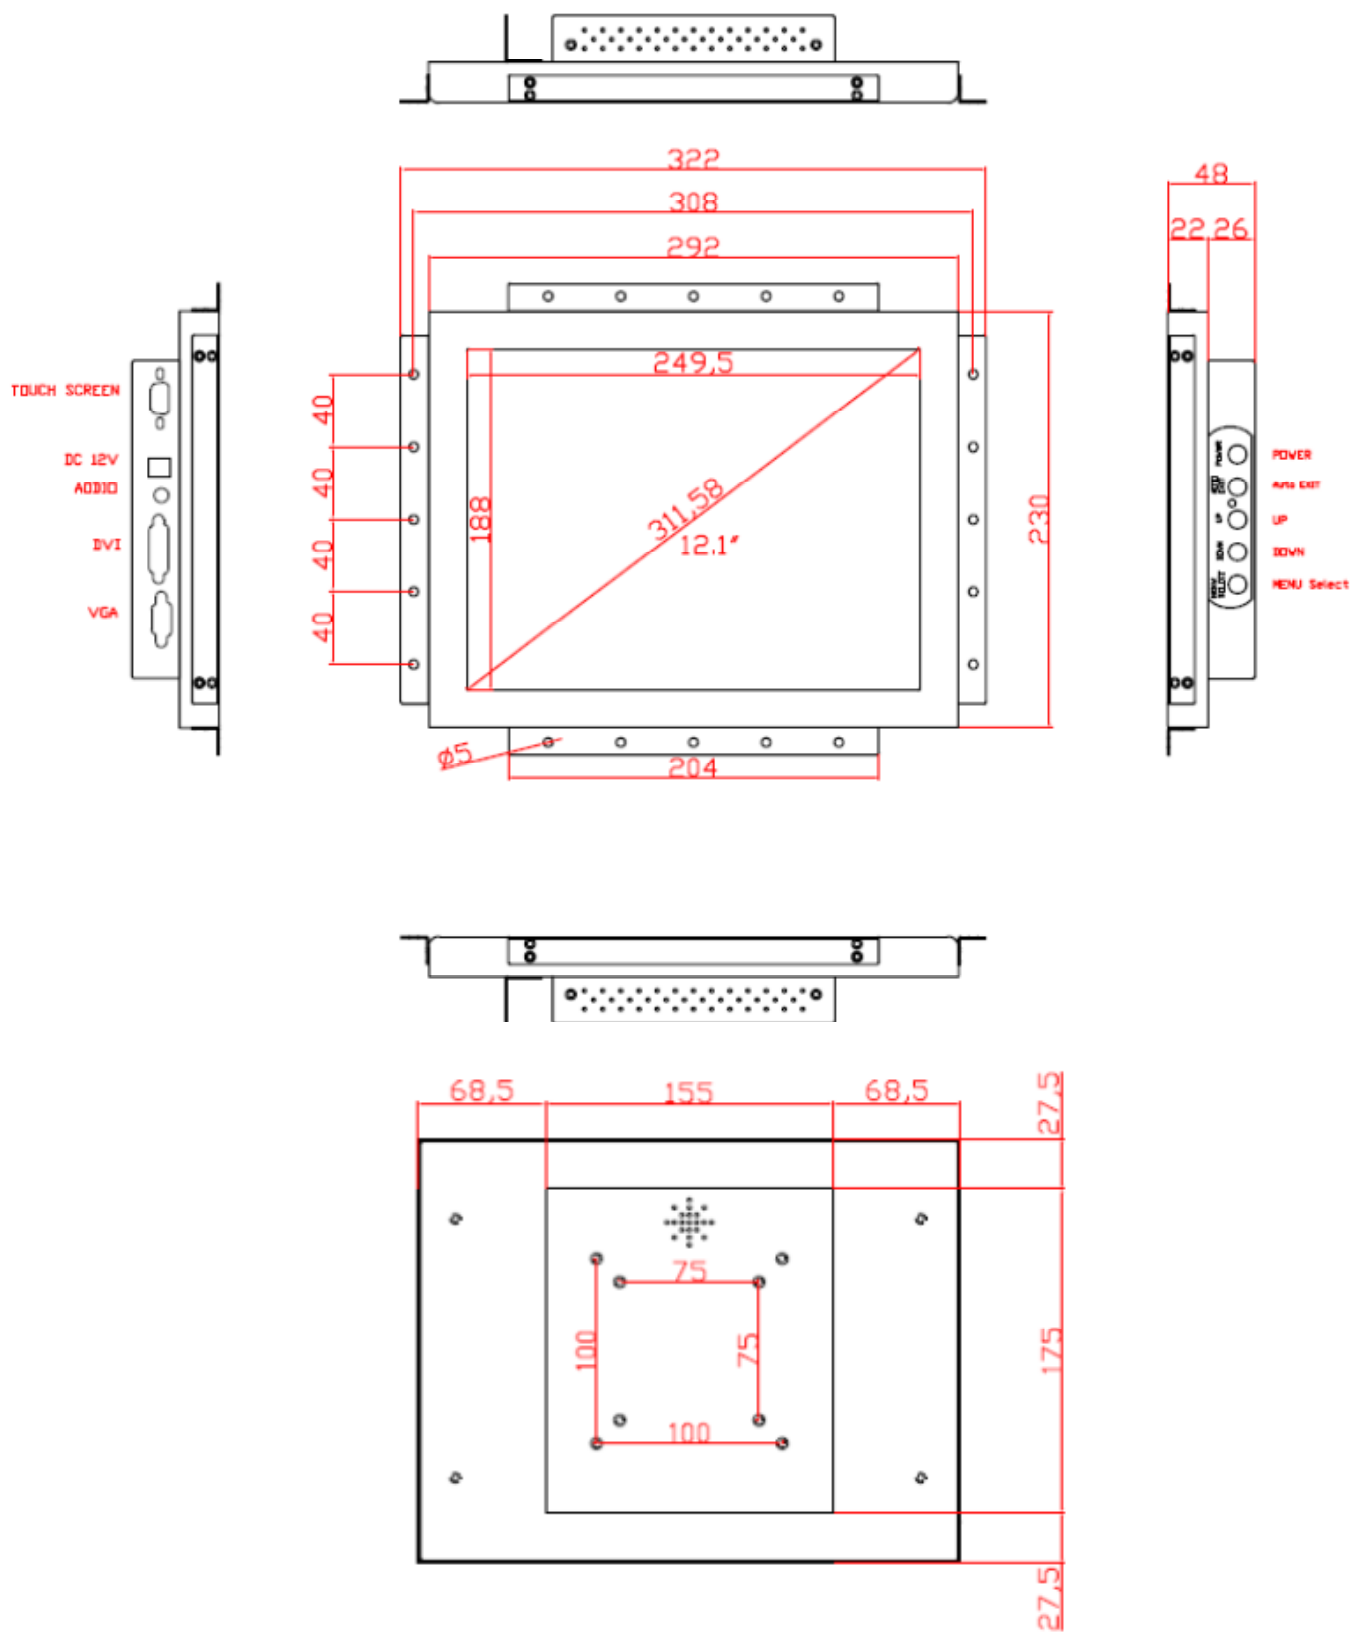

12.1" inch Embedded Touch Monitor (Infrared Ray Multi-Touch)

Display Specifications :

Active Area	245 × 184 mm
Pixel Pitch	0.240 × 0.240 mm
Brightness	500 cd/m ²
Contrast Ratio	700 : 1
Resolution	1024 × 768 (XGA)
Viewing Angle	L/R 160° ; U/D140°
Response Time	8 ms (Tr + Tf)
Display Colors	16.2M
Display Modes	640×480 ; 800×600 ; 1024×768
Signal input	15 Pin D_Sub ; Mini-Audio in ; DVI
Mini-Audio out	1W (8Ω) × 1
OSD Keyboard	⊙ Menu/Select ⊙ - ⊙ + ⊙ Auto/Exit ⊙ Power
Power Source	DC 12V ; ≤12w ; Standby ≤1w
Power Consumption	
Storage Operation	-40~80°C ; -30~70°C
VESA	75×75 or 100×100 mm
Casing Colors	Black
Casing Size Weight	322 × 230 × 48 mm ; 2.3kg (W×H×D)
Carton gross weight	385 × 365 × 185 mm ; 4.4kg (W×H×D)

Dimensions :

NOTE:
ALL DIMENSIONS ARE IN MILL METERS