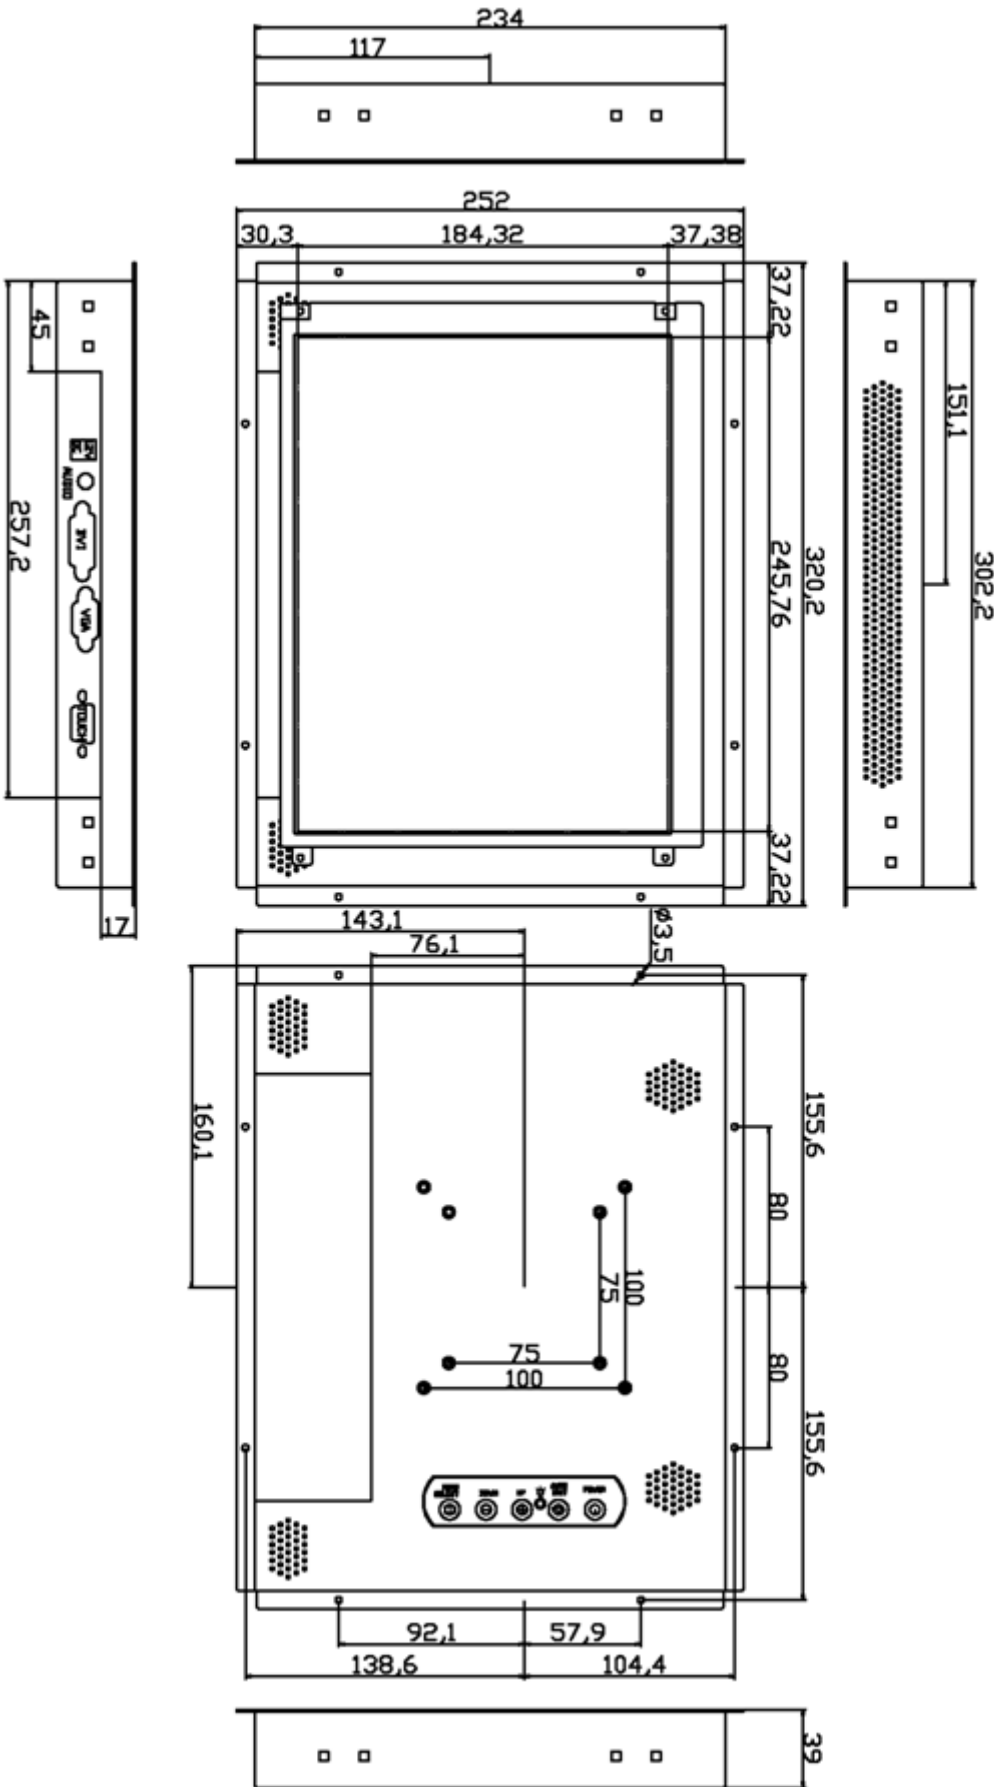

12.1" inch Embedded Touch Monitor

Display Specifications :

Active Area	246 × 184 mm
Pixel Pitch	0.240 × 0.240 mm
Brightness	500 cd/m ²
Contrast Ratio	700 : 1
Resolution	1024 × 768 (XGA)
Viewing Angle	L/R 160° ; U/D 140°
Response Time	8 ms (Tr + Tf)
Display Colors	16.2M
Display Modes	640×480 ; 800×600 ; 1024×768
Signal input	15 Pin D_Sub ; Mini-Audio in ; DVI
Mini-Audio out	1W (8Ω) × 2
OSD Keyboard	⊙Power ⊙Auto adjust ⊕ ⊖ ⊙Menu
Power Source	DC 12V ; ≤12w ; Standby ≤1w
Power Consumption	
Storage · Operation	-40~80°C ; -30~70°C
VESA	75×75 or 100×100 mm
Casing Colors	Black
Casing Size · Weight	320.2 × 252 × 39 mm ; 2.1 kg (W×H×D)
Carton · gross weight	400 × 125 × 330 mm ; 2.84 kg (W×H×D)

Order information :

AIM-TMOP5R121-R23 : 【VGA/AUDIO/DVI/USB-TOUCH】	AIM-TMOP5R121-R24 : 【VGA/AUDIO/DVI/RS232-TOUCH】
Accessory	VGA Cable/AC90~260V Adapter/Power Cable/Audio Cable/USB or RS232 Cable/Touch Pen/ Cleaning wipes/Driver Disk ※DVI Cable(Optional)

3 Year Warranty
LCD Panel 1 Year

Dimensions :

Unit:mm

NOTE
ALL DIMENSIONS ARE IN MILL METERS