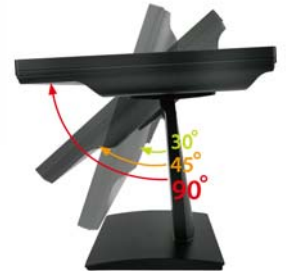

Black : V03

White : VW03

12.1" inch Touch Monitor (POS-Styler)

Display Specifications :

Active Area	246 × 184 mm
Pixel Pitch	0.240 × 0.240 mm
Brightness	500 cd/m ²
Contrast Ratio	700 : 1
Resolution	1024 × 768 (XGA)
Viewing Angle	L/R 160° ; U/D 140°
Response Time	8 ms (Tr + Tf)
Display Colors	16.2M
Display Modes	640×480 ; 800×600 ; 1024×768
Signal input	15 Pin D_Sub ; Mini-Audio in
Mini-Audio out	1W (8Ω) × 1
OSD Keyboard	⊙Power ⊙Auto adjust ⊕ ⊖ ⊙Menu
Power Source	DC 12V ; ≤12w ; Standby ≤1w
Power Consumption	
Storage	-40~80°C ; -30~70°C
Operation	
VESA	75×75 mm
Casing Colors	Black
Casing Size	298.8 × 229.2 × 39.5 mm ; 3kg (W×H×D)
Weight	
Carton	365 × 340 × 195 mm ; 4kg (W×H×D)
gross weight	

Touch Feature :

Input Method	Finger, gloved hand, or stylus activation
Activation Force	≥ 50g
Linearity	≤ 1.5%
Surface	≥ 3H
Life Time	≤ 35,000,000
Application	Writing and Signature Capture Capability
PC Link	USB or RS232

Software Feature :

Calibration	Fast full oriental 4 points position
Compensation	Edge compensation. Accuracy 25 points linearity compensation
Draw Test	Position and linearity verification
Controller	Support multiple controllers
Languages	English、Simple Chinese、Traditional Chinese、Japanese、French、German、Spanish、Korean、Arabic、Czech、Danish、Dutch、Greek、Hungarian、Italian、Norwegian、Russian、Polish、Portuguese、Slovenian、Swedish、Thai、Turkish
Mouse Emulator	Right / left button emulation. Auto Right / left Click (PDA function)
Touch Style	Drawing a Mode、button a Mode、Touch Off/ on Switch
Double Click	Configurable double click speed、Configurable double click area
Sound Modes	No sound、Touch down、Touch up
COM Port Support	COM1 ~ COM255 for Windows and Linux COM1 ~ COM8 for MS- DOS
Display Support	display rotation、Support multiple monitors
Support O.S	All Windows-32 bit O.S Windows7-8-10 ; XP-64 bit O.S MS-DOS ; A II Linux ; MAC