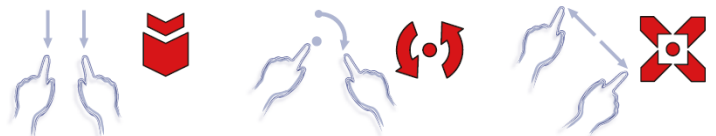

Touch Feature :

Input Method	Capacitive stylus, Finger
Linearity	≤2.5mm
Surface	≥7H
Life Time	Unlimited
Application	Writing and Signature Capture Capability
PC Link	USB or RS232(Single-Touch)

Software Feature :

Draw Test	Position and linearity verification
Controller	Support multiple controllers
Languages	English 、 Simple Chinese 、 Traditional Chinese 、 Japanese 、 French 、 German 、 Spanish 、 Korean 、 Arabic 、 Czech 、 Danish 、 Dutch 、 Greek 、 Hungarian 、 Italian 、 Norwegian 、 Russian 、 Polish 、 Portuguese 、 Slovenian 、 Swedish 、 Thai 、 Turkish
Mouse Emulator	Right / left button emulation. Auto Right / left Click (PDA function)
Touch Style	Drawing a Mode 、 button a Mode 、 Touch Off/ on Switch
Double Click	Configurable double click speed 、 Configurable double click area
Sound Modes	No sound 、 Touch down 、 Touch up
Display Support	display rotation 、 Support multiple monitors
Division Pattern Settings:	Support two halves and four parts with touch function, you can also create your own division patterns.
Edge compensation	Support edge compensation and you can also add your own numbers for it.
Support O.S	All Windows-32 bit O.S Windows7-8-10 ; XP-64 bit O.S Android ; A II Linux ; MAC