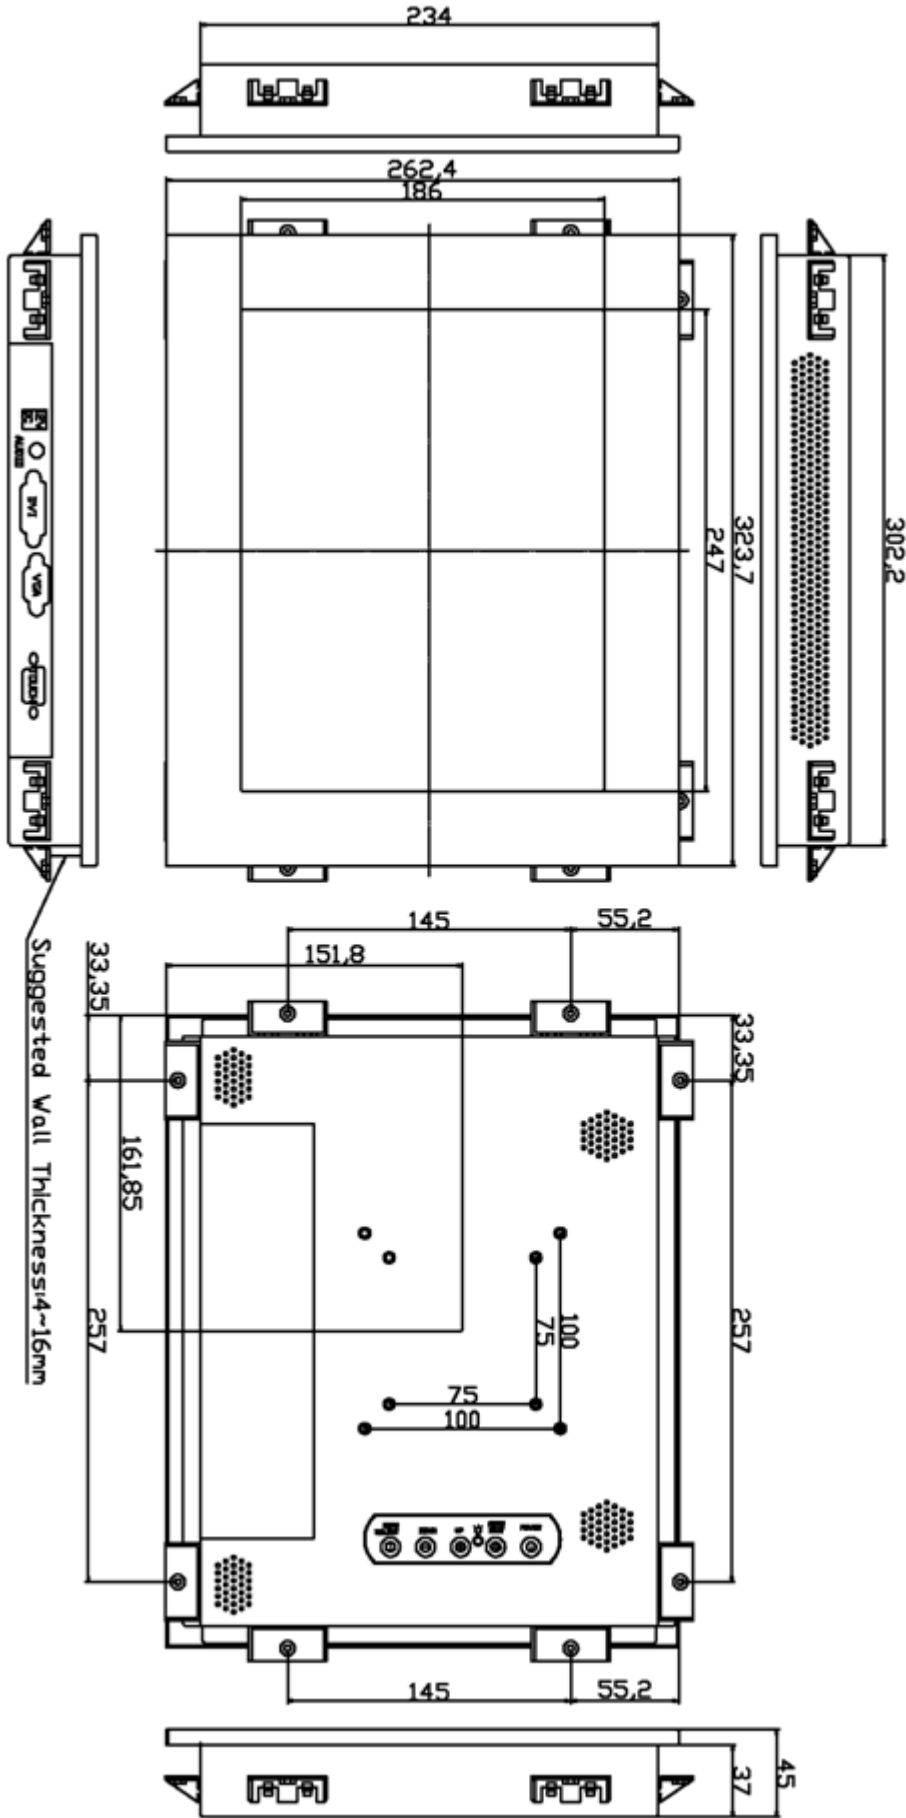

12.1" inch Embedded Touch Monitor(Projected capacitive Multi-Touch)

Display Specifications :

Active Area	246 × 184 mm
Pixel Pitch	0.240 × 0.240 mm
Brightness	500 cd/m ²
Contrast Ratio	700 : 1
Resolution	1024 x 768 (XGA)
Viewing Angle	L/R 160° ; U/D 140°
Response Time	8 ms (Tr + Tf)
Display Colors	16.2M
Display Modes	640×480 ; 800×600 ; 1024×768
Signal input	15 Pin D_Sub ; Mini-Audio in ; DVI
Mini-Audio out	1W (8Ω) × 2
OSD Keyboard	⊙Power ⊙Auto adjust ⊕ ⊖ ⊙Menu
Power Source	DC 12V ; ≤12w ; Standby ≤1w
Power Consumption	
Storage 、 Operation	-40~80°C ; -30~70°C
VESA	75×75 or 100×100 mm
Casing Colors	Black
Casing Size 、 Weight	323.7 × 262.4 × 45 mm ; 2.3 kg (W×H×D)
Carton 、 gross weight	400 × 125 × 330 mm ; 3.04 kg (W×H×D)

Order information :

AIM-PMPCTU121-R23 : 【VGA/AUDIO/DVI/USB-TOUCH】
Accessory

AIM-PMPCTU121-R24 : 【VGA/AUDIO/DVI/RS232-TOUCH】
VGA Cable/AC90~260V Adapter/Power Cable/Audio Cable/USB or RS232 Cable/Cleaning wipes/Driver Disk
※DVI Cable(Optional)

3 Year Warrenty
LCD Panel 1 Year

Dimensions :

Suggested Wall Thickness-16mm

Unit:mm

NOTE
ALL DIMENSIONS ARE IN MILL METERS