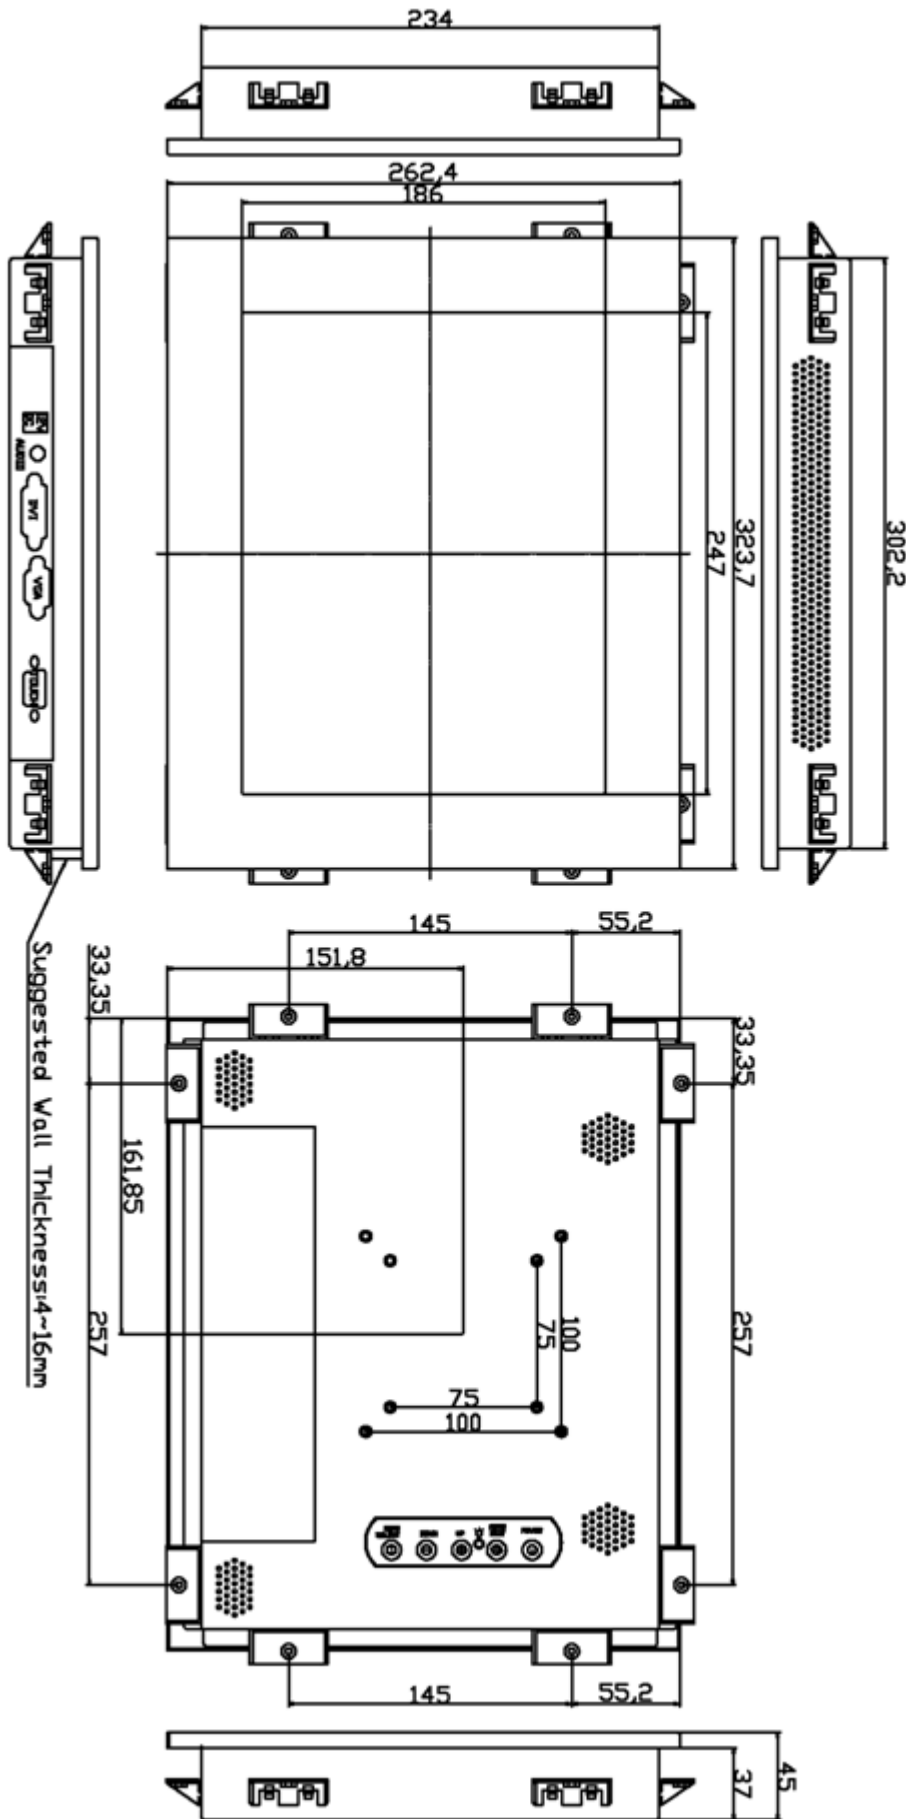

### Display Specifications :

Active Area	246 × 184 mm
Pixel Pitch	0.240 × 0.240 mm
Brightness	500 cd/m <sup>2</sup>
Contrast Ratio	700 : 1
Resolution	1024 × 768 ( XGA )
Viewing Angle	L/R 160° ; U/D 140°
Response Time	8 ms ( Tr + Tf )
Display Colors	16.2M
Display Modes	640×480 ; 800×600 ; 1024×768
Signal input	15 Pin D_Sub ; Mini-Audio in ; DVI
Mini-Audio out	1W ( 8Ω ) × 2
OSD Keyboard	⊙Power ⊙Auto adjust ⊕ ⊖ ⊙Menu
Power Source	DC 12V ; ≤12w ; Standby ≤1w
Power Consumption	
Storage 、 Operation	-40~80°C ; -30~70°C
VESA	75×75 or 100×100 mm
Casing Colors	Black
Casing Size 、 Weight	323.7 × 262.4 × 45 mm ; 2.3 kg ( W×H×D )
Carton 、 gross weight	400 × 125 × 330 mm ; 3.04 kg ( W×H×D )

### Order information :

AIM-PM5R121-R23 : Accessory	【VGA/AUDIO/DVI/USB-TOUCH】 VGA Cable/AC90~260V Adapter/Power Cable/Audio Cable/USB or RS232 Cable/Touch Pen/ Cleaning wipes/Driver Disk ※DVI Cable(Optional)	AIM-PM5R121-R24 : Accessory	【VGA/AUDIO/DVI/RS232-TOUCH】 VGA Cable/AC90~260V Adapter/Power Cable/Audio Cable/USB or RS232 Cable/Touch Pen/ Cleaning wipes/Driver Disk
--------------------------------	---	--------------------------------	--

**3 Year Warranty**  
LCD Panel 1 Year

Dimensions :

Unit:mm

**NOTE**  
ALL DIMENSIONS ARE IN MILL METERS