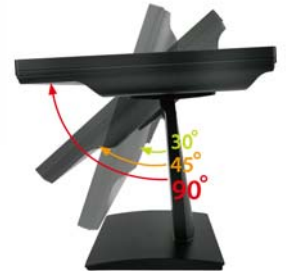

Black : V01

White : VW01

12.1" inch Touch Monitor (POS-Styler) (Projected capacitive Multi-Touch)

Display Specifications :

Active Area	246 × 184 mm
Pixel Pitch	0.3075 × 0.3075 mm
Brightness	330 cd/m ²
Contrast Ratio	800 : 1
Resolution	800 x 600 (SVGA)
Viewing Angle	L/R 160° ; U/D 140°
Response Time	30 ms (Tr + Tf)
Display Colors	16.2M
Display Modes	640×480 ; 800×600
Signal input	15 Pin D_Sub ; Mini-Audio in
Mini-Audio out	1W (8Ω) × 1
OSD Keyboard	⊕Power ⊕Auto adjust ⊕+ ⊕- ⊕Menu
Power Source	DC 12V ; ≤10.5w ; Standby ≤1w
Power Consumption	
Storage	-30~70°C ; -10~65°C
Operation	
VESA	75×75 mm
Casing Colors	Black
Casing Size	298.8 × 229.2 × 39.5 mm ; 3kg (W×H×D)
Weight	
Carton	365 × 340 × 195 mm ; 4kg (W×H×D)
gross weight	

Touch Feature :

Input Method	Capacitive stylus, Finger
Linearity	≤2.5mm
Surface	≥7H
Life Time	Unlimited
Application	Writing and Signature Capture Capability
PC Link	USB or RS232(Single-Touch)

Software Feature :

Draw Test	Position and linearity verification
Controller	Support multiple controllers
Languages	English · Simple Chinese · Traditional Chinese · Japanese · French · German · Spanish · Korean · Arabic · Czech · Danish · Dutch · Greek · Hungarian · Italian · Norwegian · Russian · Polish · Portuguese · Slovenian · Swedish · Thai · Turkish
Mouse Emulator	Right / left button emulation. Auto Right / left Click (PDA function)
Touch Style	Drawing a Mode · button a Mode · Touch Off/ on Switch
Double Click	Configurable double click speed · Configurable double click area
Sound Modes	No sound · Touch down · Touch up
Display Support	display rotation · Support multiple monitors
Division Pattern	Support two halves and four parts with touch function, you can also create your own division patterns.
Settings:	
Edge compensation	Support edge compensation and you can also add your own numbers for it.
Support O.S	All Windows-32 bit O.S Windows7-8-10 ; XP-64 bit O.S Android ; A II Linux ; MAC