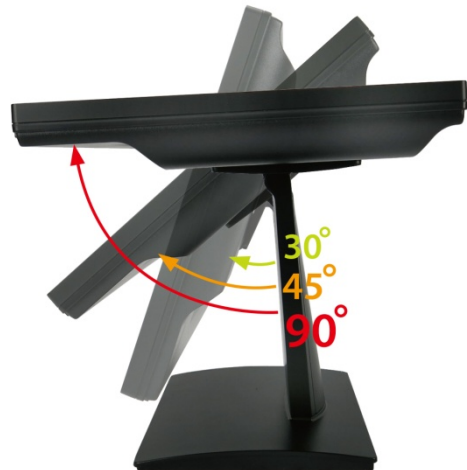

Black : R01V

White : RW01V

12.1" inch Touch Monitor(Projected Capacitive Multi-Touch)

Display Specifications :

Active Area	246 × 184 mm
Pixel Pitch	0.3075 × 0.3075 mm
Brightness	330 cd/m ²
Contrast Ratio	800 : 1
Resolution	800 x 600 (SVGA)
Viewing Angle	L/R 160° ; U/D 140°
Response Time	30 ms (Tr + Tf)
Display Colors	16.2M
Display Modes	640×480 ; 800×600
Signal input	15 Pin D_Sub ; Mini-Audio in ; DVI
Mini-Audio out	1W (8Ω) × 1
OSD Keyboard	⊙Menu/Select ⊙ - ⊙ + ⊙Auto/Exit ⊙Power
Power Source	DC 12V ; ≤6w ; Standby ≤1w
Power Consumption	
Storage	-30~70°C ; -10~65°C
Operation	
VESA	75×75 or 100×100 mm
Casing Colors	Black
Casing Size	291.8 × 231.9 × 45.5 mm ; 3.7 kg (W×H×D)
Weight	
Carton	385 × 365 × 185 mm ; 4.9 kg (W×H×D)
gross weight	

Touch Feature :

Input Method	Capacitive stylus, Finger
Linearity	≤2.5mm
Surface	≥7H
Life Time	Unlimited
Application	Writing and Signature Capture Capability
PC Link	USB or RS232(Single-Touch)

Software Feature :

Draw Test	Position and linearity verification
Controller	Support multiple controllers
Languages	English · Simple Chinese · Traditional Chinese · Japanese · French · German · Spanish · Korean · Arabic · Czech · Danish · Dutch · Greek · Hungarian · Italian · Norwegian · Russian · Polish · Portuguese · Slovenian · Swedish · Thai · Turkish
Mouse Emulator	Right / left button emulation. Auto Right / left Click (PDA function)
Touch Style	Drawing a Mode · button a Mode · Touch Off/ on Switch
Double Click	Configurable double click speed · Configurable double click area
Sound Modes	No sound · Touch down · Touch up
Display Support	display rotation · Support multiple monitors
Division Pattern	Support two halves and four parts with touch function, you can also create your own division patterns.
Settings:	
Edge compensation	Support edge compensation and you can also add your own numbers for it.
Support O.S	All Windows-32 bit O.S Windows7-8-10 ; XP-64 bit O.S Android ; A II Linux ; MAC