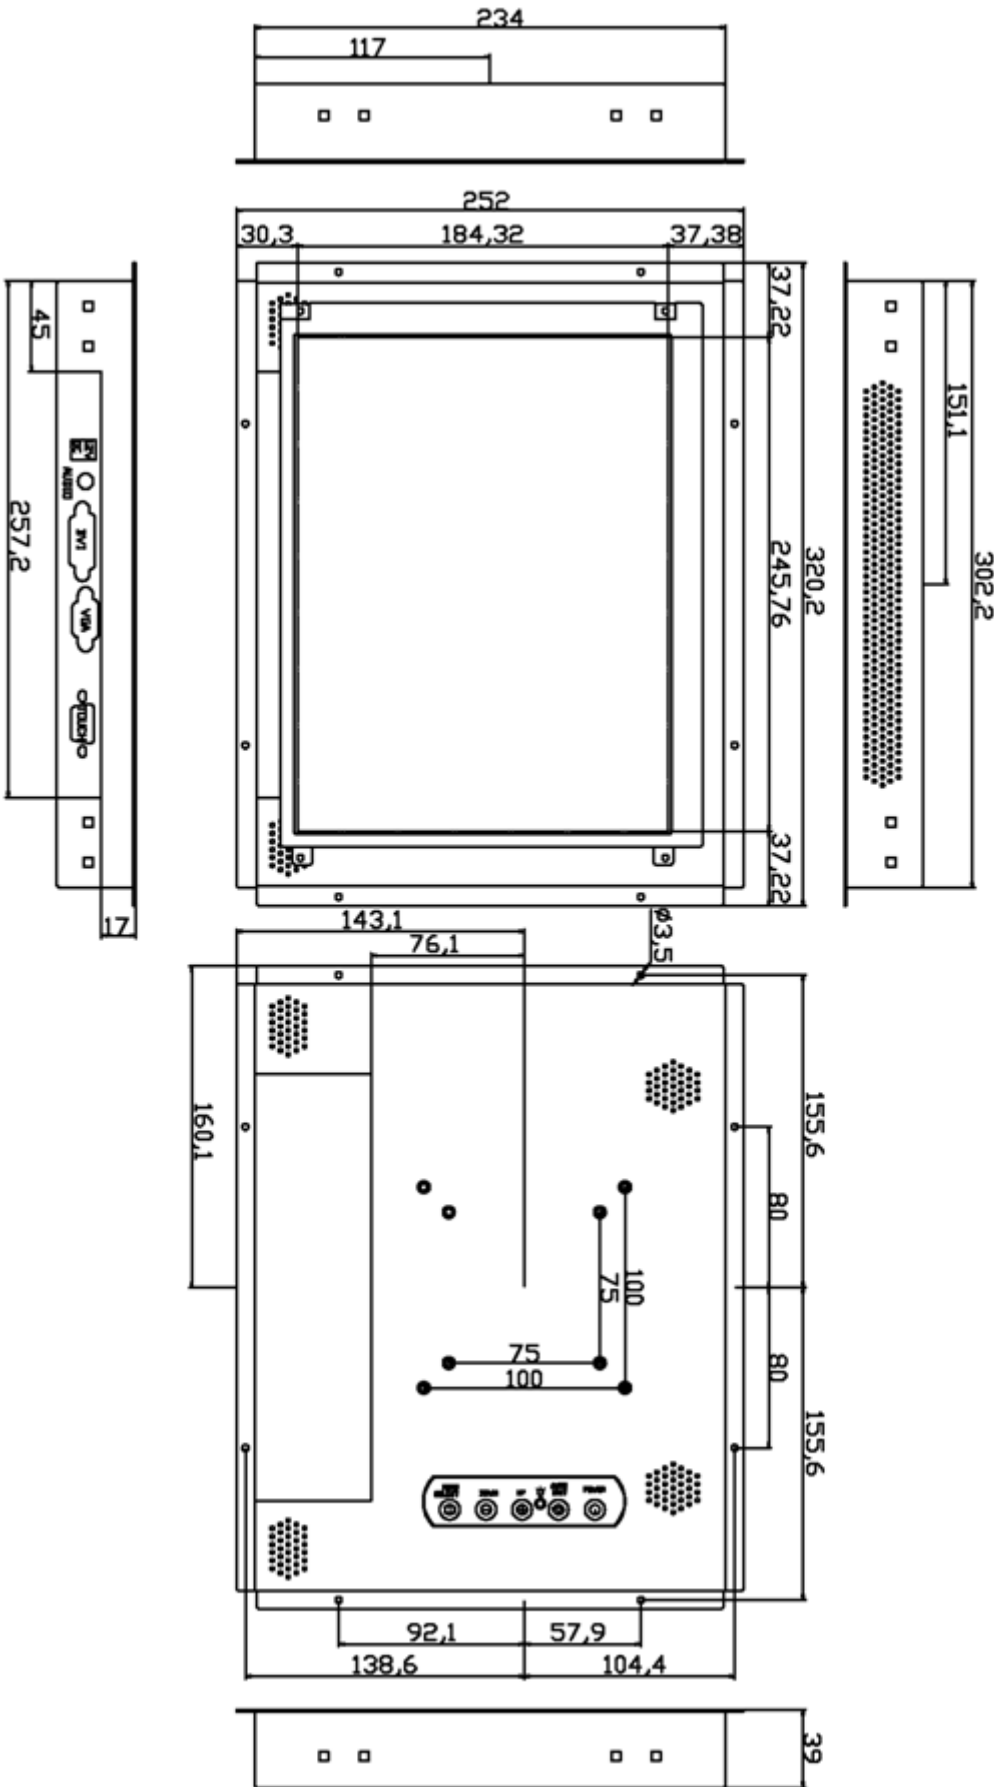

### Display Specifications :

Active Area	246 × 184 mm
Pixel Pitch	0.3075 × 0.3075 mm
Brightness	330 cd/m <sup>2</sup>
Contrast Ratio	800 : 1
Resolution	800 x 600 ( SVGA )
Viewing Angle	L/R 160° ; U/D 140°
Response Time	30 ms ( Tr + Tf )
Display Colors	16.2M
Display Modes	640×480 ; 800×600
Signal input	15 Pin D_Sub ; Mini-Audio in ; DVI
Mini-Audio out	1W ( 8Ω ) × 2
OSD Keyboard	⊙Menu/Select ⊙ - ⊙ + ⊙Auto/Exit ⊙Power
Power Source	DC 12V ; ≤10.5w ; Standby ≤1w
Power Consumption	
Storage	-30~70°C ; -10~65°C
Operation	
VESA	75×75 or 100×100 mm
Casing Colors	Black
Casing Size	320.2 × 252 × 39 mm ; 2.1 kg ( W×H×D )
Weight	
Carton	400 × 125 × 330 mm ; 2.84 kg ( W×H×D )
gross weight	

### Order information :

AIM-TMOPPCTU121-R21 :	【VGA/AUDIO/DVI/USB-TOUCH】	AIM-TMOPPCTU121-R22 :	【VGA/AUDIO/DVI/RS232-TOUCH】
Accessory	VGA Cable/AC90~260V Adapter/Power Cable/Audio Cable/USB or RS232 Cable/Cleaning wipes/Driver Disk		
	※DVI Cable(Optional)		

**3 Year Warranty**  
LCD Panel 1 Year

Dimensions :

Unit:mm

NOTE  
ALL DIMENSIONS ARE IN MILL METERS