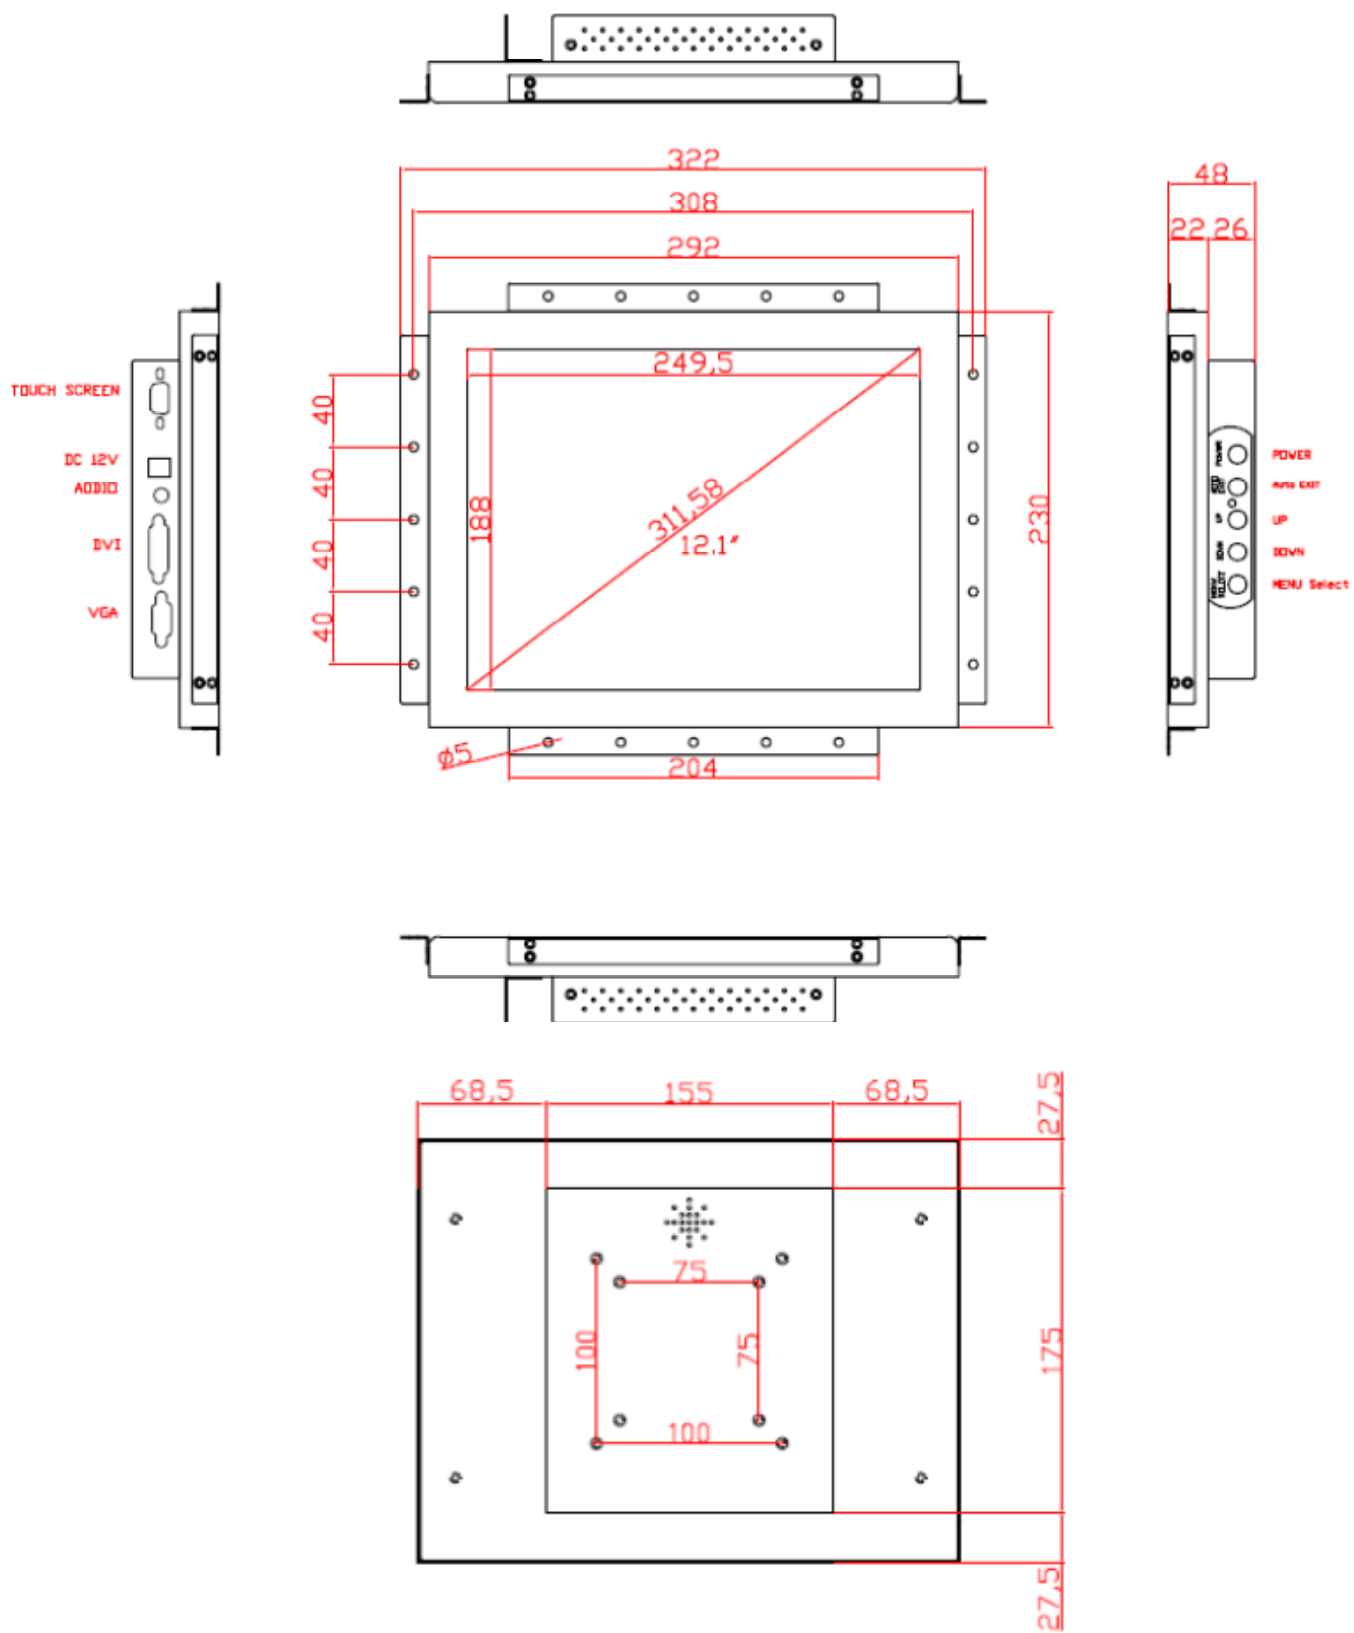

### Display Specifications :

Active Area	246 × 184 mm
Pixel Pitch	0.3075 × 0.3075 mm
Brightness	330 cd/m <sup>2</sup>
Contrast Ratio	800 : 1
Resolution	800 x 600 ( SVGA )
Viewing Angle	L/R 160° ; U/D140°
Response Time	30 ms ( Tr + Tf )
Display Colors	16.2M
Display Modes	640×480 ; 800×600
Signal input	15 Pin D_Sub ; Mini-Audio in ; DVI
Mini-Audio out	1W ( 8Ω ) × 1
OSD Keyboard	⊙ Menu/Select ⊙ - ⊙ + ⊙ Auto/Exit ⊙ Power
Power Source	DC 12V ; ≤10.5w ; Standby ≤1w
Power Consumption	
Storage Operation	-30~70°C ; -10~65°C
VESA	75×75 or 100×100 mm
Casing Colors	Black
Casing Size Weight	322 × 230 × 48 mm ; 2.3kg ( W×H×D )
Carton gross weight	385 × 365 × 185 mm ; 4.4kg ( W×H×D )

Dimensions :

NOTE:  
ALL DIMENSIONS ARE IN MILL METERS