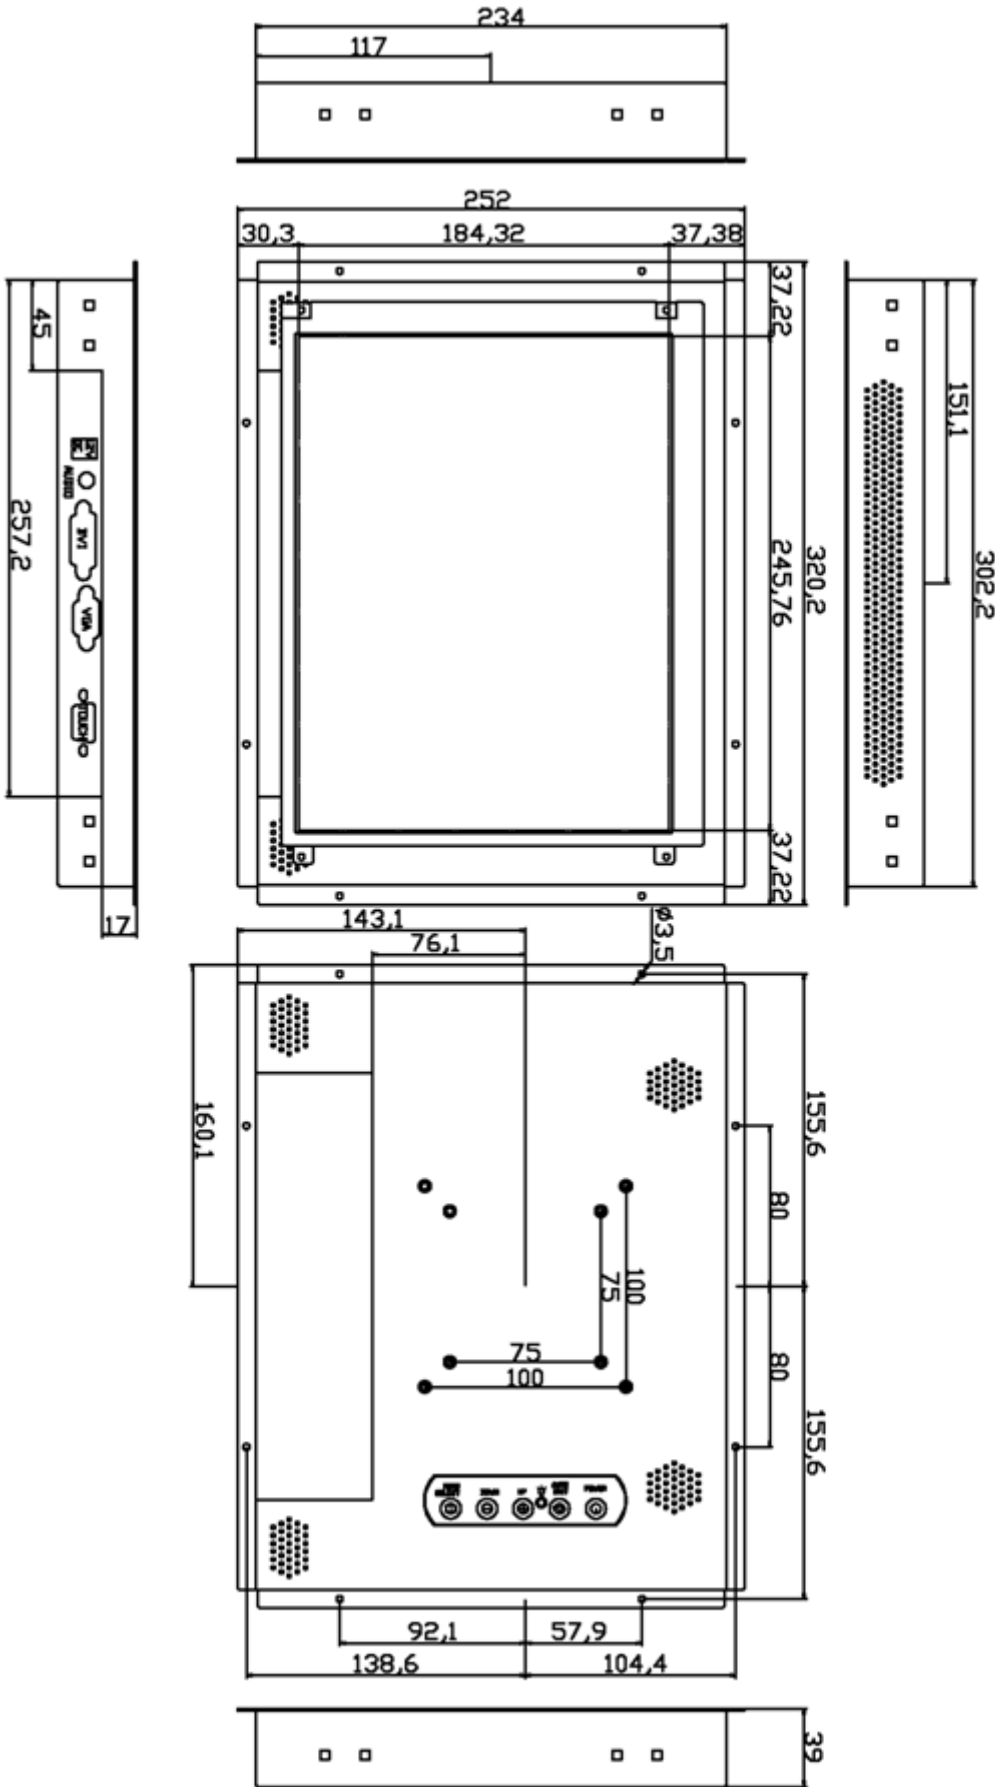

### Display Specifications :

Active Area	246 × 184 mm
Pixel Pitch	0.3075 × 0.3075 mm
Brightness	330 cd/m <sup>2</sup>
Contrast Ratio	800 : 1
Resolution	800 x 600 ( SVGA )
Viewing Angle	L/R 160° ; U/D 140°
Response Time	30 ms ( Tr + Tf )
Display Colors	16.2M
Display Modes	640×480 ; 800×600
Signal input	15 Pin D_Sub ; Mini-Audio in ; DVI
Mini-Audio out	1W ( 8Ω ) × 2
OSD Keyboard	⊙Menu/Select ⊙ - ⊙ + ⊙Auto/Exit ⊙Power
Power Source	DC 12V ; ≤10.5w ; Standby ≤1w
Power Consumption	
Storage · Operation	-30~70°C ; -10~65°C
VESA	75×75 or 100×100 mm
Casing Colors	Black
Casing Size · Weight	320.2 × 252 × 39 mm ; 2.1 kg ( W×H×D )
Carton · gross weight	400 × 125 × 330 mm ; 2.84 kg ( W×H×D )

### Order information :

AIM-TMOP5R121-R21 : 【VGA/AUDIO/DVI/USB-TOUCH】	AIM-TMOP5R121-R22 : 【VGA/AUDIO/DVI/RS232-TOUCH】
Accessory	VGA Cable/AC90~260V Adapter/Power Cable/Audio Cable/USB or RS232 Cable/Touch Pen/ Cleaning wipes/Driver Disk ※DVI Cable(Optional)

**3 Year Warranty**  
LCD Panel 1 Year

Dimensions :

Unit:mm

NOTE  
ALL DIMENSIONS ARE IN MILL METERS