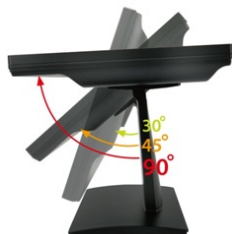

## 12.1" inch Touch Monitor (Infrared Ray Multi-Touch)

### Display Specifications :

Active Area	246 × 184 mm
Pixel Pitch	0.3075 × 0.3075 mm
Brightness	330 cd/m <sup>2</sup>
Contrast Ratio	800 : 1
Resolution	800 x 600 ( SVGA )
Viewing Angle	L/R 160° ; U/D140°
Response Time	30 ms ( Tr + Tf )
Display Colors	16.2M
Display Modes	640×480 ; 800×600
Signal input	15 Pin D_Sub ; Mini-Audio in ; DVI
Mini-Audio out	1W ( 8Ω ) × 1
OSD Keyboard	⊙ Menu/Select ⊙ - ⊙ + ⊙ Auto/Exit ⊙ Power
Power Source	DC 12V ; ≤10.5w ; Standby ≤1w
Power Consumption	
Storage Operation	-30~70°C ; -10~65°C
VESA	75×75 or 100×100 mm
Casing Colors	Black
Casing Size Weight	292 × 230 × 48 mm ; 3.3kg ( W×H×D )
Carton gross weight	385 × 365 × 185 mm ; 5.4kg ( W×H×D )

### Touch Feature :

Input Method	It detects anything that blocks lights
Linearity	≤2.5mm
Surface	≥7H
Life Time	Unlimited
Application	Writing and Signature Capture Capability
PC Link	USB