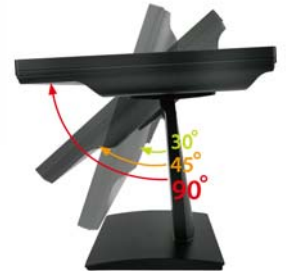

Black : V01

White : VW01

12.1" inch Touch Monitor (POS-Styler)

Display Specifications :

Active Area	246 × 184 mm
Pixel Pitch	0.3075 × 0.3075 mm
Brightness	330 cd/m ²
Contrast Ratio	800 : 1
Resolution	800 x 600 (SVGA)
Viewing Angle	L/R 160° ; U/D 140°
Response Time	30 ms (Tr + Tf)
Display Colors	16.2M
Display Modes	640×480 ; 800×600
Signal input	15 Pin D_Sub ; Mini-Audio in
Mini-Audio out	1W (8Ω) × 1
OSD Keyboard	⊕Power ⊕Auto adjust ⊕+ ⊕- ⊕Menu
Power Source	DC 12V ; ≤10.5w ; Standby ≤1w
Power Consumption	
Storage	-30~70°C ; -10~65°C
Operation	
VESA	75×75 mm
Casing Colors	Black
Casing Size	298.8 × 229.2 × 39.5 mm ; 3kg (W×H×D)
Weight	
Carton	365 × 340 × 195 mm ; 4kg (W×H×D)
gross weight	

Touch Feature :

Input Method	Finger, gloved hand, or stylus activation
Activation Force	≥ 50g
Linearity	≤ 1.5%
Surface	≥ 3H
Life Time	≤ 35,000,000
Application	Writing and Signature Capture Capability
PC Link	USB or RS232

Software Feature :

Calibration	Fast full oriental 4 points position
Compensation	Edge compensation. Accuracy 25 points linearity compensation
Draw Test	Position and linearity verification
Controller	Support multiple controllers
Languages	English、Simple Chinese、Traditional Chinese、Japanese、French、German、Spanish、Korean、Arabic、Czech、Danish、Dutch、Greek、Hungarian、Italian、Norwegian、Russian、Polish、Portuguese、Slovenian、Swedish、Thai、Turkish
Mouse Emulator	Right / left button emulation. Auto Right / left Click (PDA function)
Touch Style	Drawing a Mode、button a Mode、Touch Off/ on Switch
Double Click	Configurable double click speed、Configurable double click area
Sound Modes	No sound、Touch down、Touch up
COM Port Support	COM1 ~ COM255 for Windows and Linux COM1 ~ COM8 for MS- DOS
Display Support	display rotation、Support multiple monitors
Support O.S	All Windows-32 bit O.S Windows7-8-10 ; XP-64 bit O.S MS-DOS ; A ll Linux ; MAC