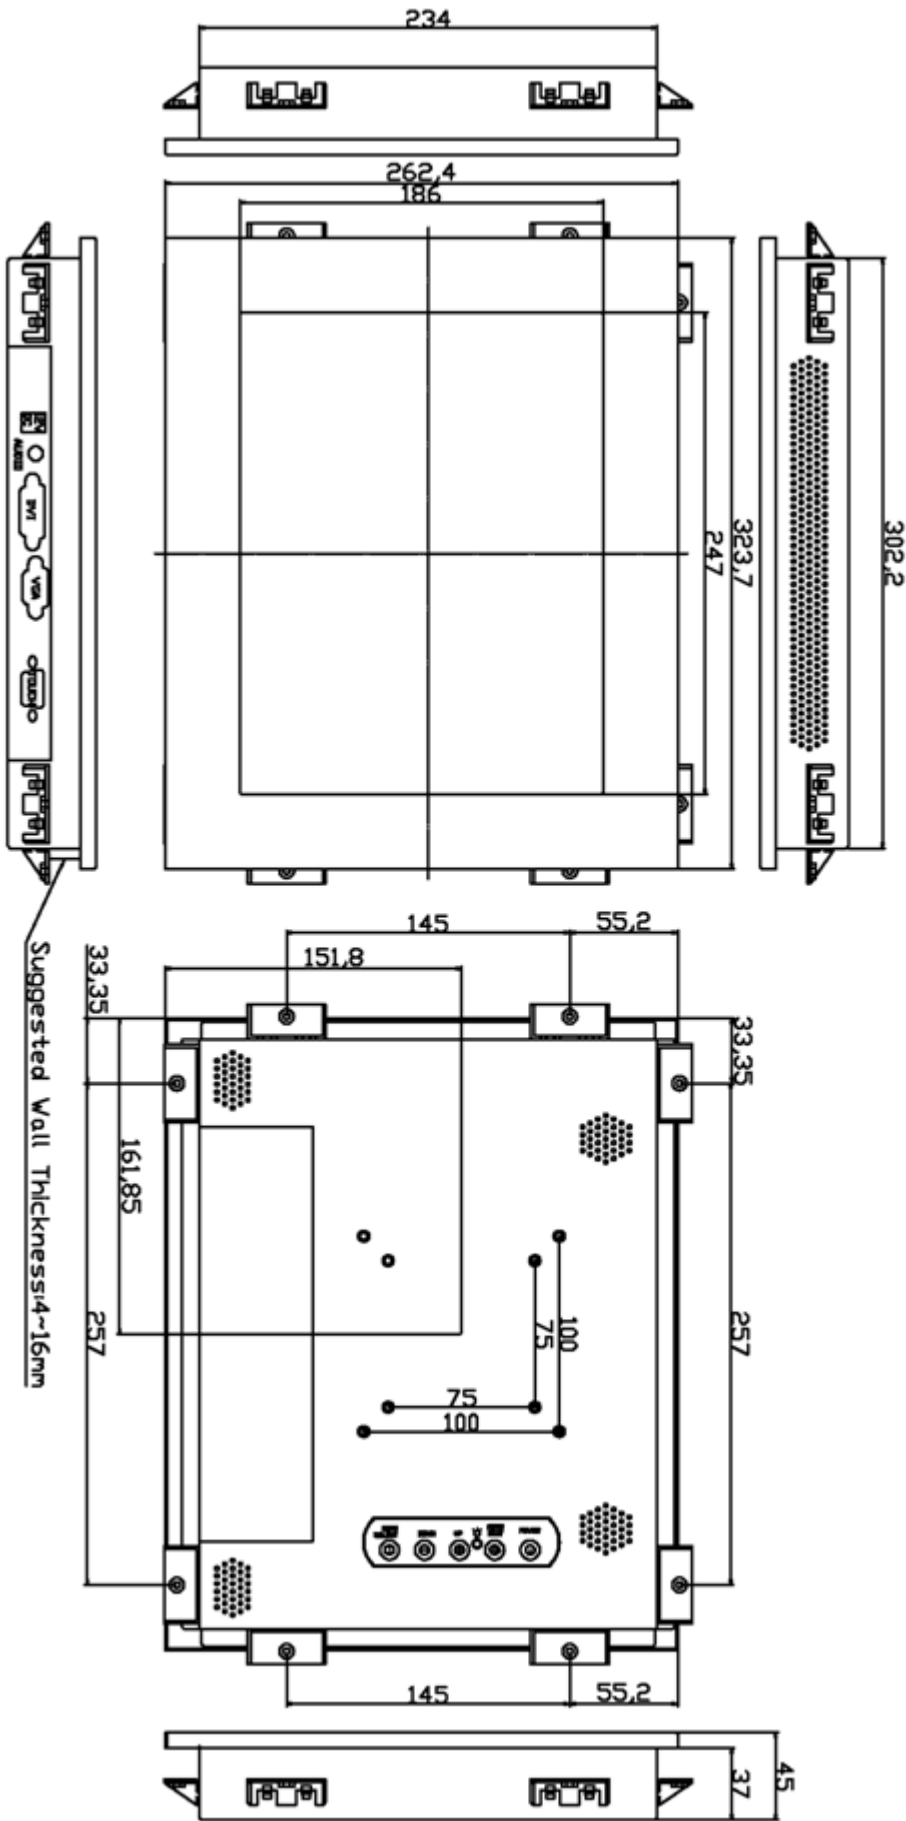

12.1" inch Embedded Touch Monitor (Projected capacitive Multi-Touch)

Display Specifications :

Active Area	246 × 184 mm
Pixel Pitch	0.3075 × 0.3075 mm
Brightness	330 cd/m ²
Contrast Ratio	800 : 1
Resolution	800 x 600 (SVGA)
Viewing Angle	L/R 160° ; U/D 140°
Response Time	30 ms (Tr + Tf)
Display Colors	16.2M
Display Modes	640×480 ; 800×600
Signal input	15 Pin D_Sub ; Mini-Audio in ; DVI
Mini-Audio out	1W (8Ω) × 2
OSD Keyboard	⊙Menu/Select ⊙ - ⊙ + ⊙Auto/Exit ⊙Power
Power Source	DC 12V ; ≤10.5w ; Standby ≤1w
Power Consumption	
Storage 、 Operation	-30~70℃ ; -10~65℃
VESA	75×75 or 100×100 mm
Casing Colors	Black
Casing Size 、 Weight	323.7 × 262.4 × 45 mm ; 2.3 kg (W×H×D)
Carton 、 gross weight	400 × 125 × 330 mm ; 3.04 kg (W×H×D)

Order information :

AIM-PMPCTU121-R21 : 【VGA/AUDIO/DVI/USB-TOUCH】
Accessory

AIM-PMPCTU121-R22 : 【VGA/AUDIO/DVI/RS232-TOUCH】
VGA Cable/AC90~260V Adapter/Power Cable/Audio Cable/USB or RS232 Cable/Cleaning wipes/Driver Disk
※DVI Cable(Optional)

3 Year Warranty
LCD Panel 1 Year

Dimensions :

Unit:mm

NOTE
ALL DIMENSIONS ARE IN MILL METERS