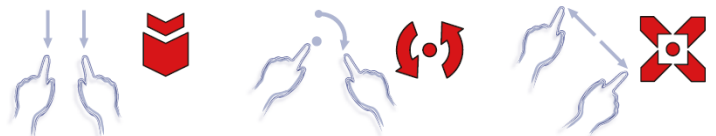

Touch Feature :

Input Method	Capacitive stylus, Finger
Linearity	≤2.5mm
Surface	≥7H
Life Time	Unlimited
Application	Writing and Signature Capture Capability
PC Link	USB or RS232(Single-Touch)

Software Feature :

Draw Test	Position and linearity verification
Controller	Support multiple controllers
Languages	English 、 Simple Chinese 、 Traditional Chinese 、 Japanese 、 French 、 German 、 Spanish 、 Korean 、 Arabic 、 Czech 、 Danish 、 Dutch 、 Greek 、 Hungarian 、 Italian 、 Norwegian 、 Russian 、 Polish 、 Portuguese 、 Slovenian 、 Swedish 、 Thai 、 Turkish
Mouse Emulator	Right / left button emulation. Auto Right / left Click (PDA function)
Touch Style	Drawing a Mode 、 button a Mode 、 Touch Off/ on Switch
Double Click	Configurable double click speed 、 Configurable double click area
Sound Modes	No sound 、 Touch down 、 Touch up
Display Support	display rotation 、 Support multiple monitors
Division Pattern	Support two halves and four parts with touch function, you can also create your own division patterns.
Settings:	
Edge compensation	Support edge compensation and you can also add your own numbers for it.
Support O.S	All Windows-32 bit O.S Windows7-8-10 ; XP-64 bit O.S Android ; A II Linux ; MAC