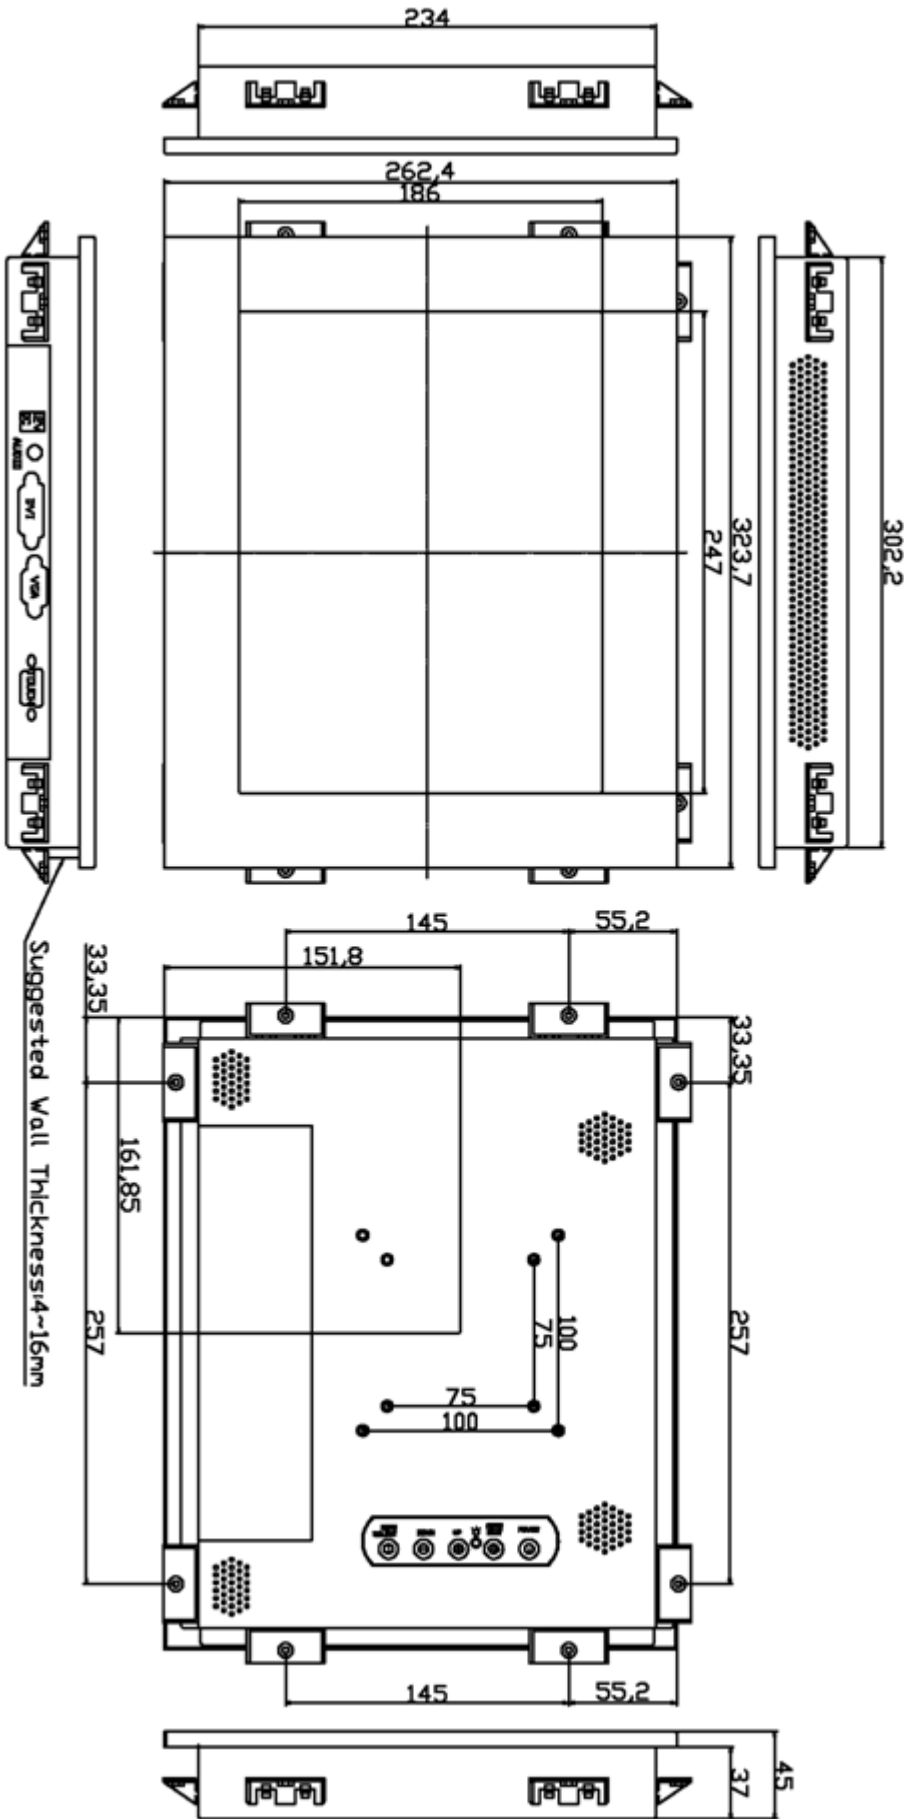

12.1" inch Embedded Touch Monitor

Display Specifications :

Active Area	246 × 184 mm
Pixel Pitch	0.3075 × 0.3075 mm
Brightness	330 cd/m ²
Contrast Ratio	800 : 1
Resolution	800 x 600 (SVGA)
Viewing Angle	L/R 160° ; U/D 140°
Response Time	30 ms (Tr + Tf)
Display Colors	16.2M
Display Modes	640×480 ; 800×600
Signal input	15 Pin D_Sub ; Mini-Audio in ; DVI
Mini-Audio out	1W (8Ω) × 2
OSD Keyboard	⊙Menu/Select ⊙ - ⊙ + ⊙Auto/Exit ⊙Power
Power Source	DC 12V ; ≤10.5w ; Standby ≤1w
Power Consumption	
Storage 、 Operation	-30~70°C ; -10~65°C
VESA	75×75 or 100×100 mm
Casing Colors	Black
Casing Size 、 Weight	323.7 × 262.4 × 45 mm ; 2.3 kg (W×H×D)
Carton 、 gross weight	400 × 125 × 330 mm ; 3.04 kg (W×H×D)

Order information :

AIM-PM5R121-R21 :	【VGA/AUDIO/DVI/USB-TOUCH】	AIM-PM5R121-R22 :	【VGA/AUDIO/DVI/RS232-TOUCH】
Accessory	VGA Cable/AC90~260V Adapter/Power Cable/Audio Cable/USB or RS232 Cable/Touch Pen/ Cleaning wipes/Driver Disk ※DVI Cable(Optional)		

3 Year Warranty
LCD Panel 1 Year

Dimensions :

Unit:mm

NOTE
ALL DIMENSIONS ARE IN MILL METERS