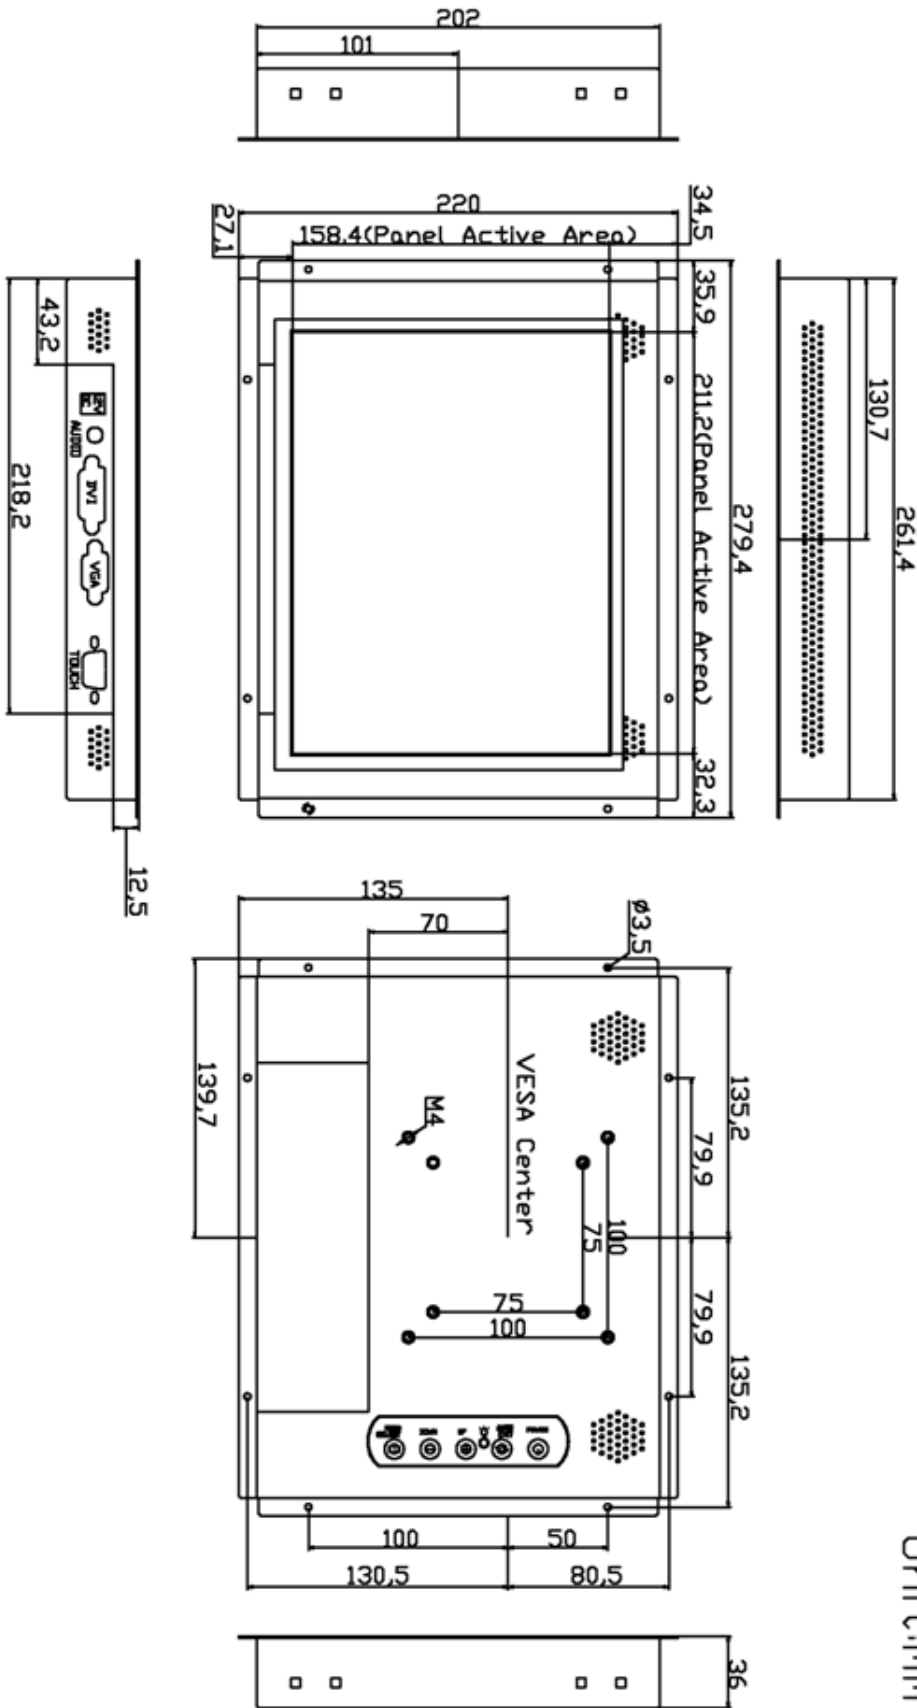

10.4" inch Embedded Touch Monitor(Projected capacitive Multi-Touch)

Display Specifications :

Active Area	211 × 158 mm
Pixel Pitch	0.20625 × 0.20625 mm
Brightness	400 cd/m ²
Contrast Ratio	500 : 1
Resolution	1024 x 768 (XGA)
Viewing Angle	L/R 140° ; U/D 120°
Response Time	25 ms (Tr + Tf)
Display Colors	262K
Display Modes	640×480 ; 800×600 ; 1024×768
Signal input	15 Pin D_Sub ; Mini-Audio in ; DVI
Mini-Audio out	1W (8Ω) × 2
OSD Keyboard	⊙Menu/Select ⊙- ⊙+ ⊙Auto/Exit ⊙Power
Power Source	DC 12V ; ≤9w ; Standby ≤1w
Power Consumption	
Storage · Operation	-30~80℃ ; -20~70℃
VESA	75×75 or 100×100 mm
Casing Colors	Black
Casing Size · Weight	279.4 × 220 × 36 mm ; 1.75kg (W×H×D)
Carton · gross weight	315 × 150 × 295 mm ; 3.09kg (W×H×D)

Order information :

AIM-TMOPPCTU104-R21 : 【VGA/AUDIO/DVI/USB-TOUCH】 AIM-TMOPPCTU104-R22 : 【VGA/AUDIO/DVI/RS232-TOUCH】
 Accessory VGA Cable/AC90~260V Adapter/Power Cable/Audio Cable/USB or RS232 Cable/Cleaning wipes/Driver Disk
 ※DVI Cable(Optional)

3 Year Warranty
LCD Panel 1 Year

Dimensions :

Unit:mm

NOTE
ALL DIMENSIONS ARE IN MILL METERS