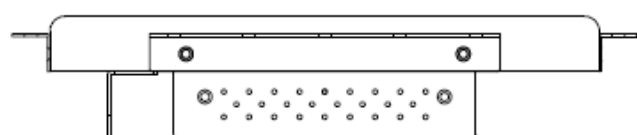

Touch Feature :

Input Method	It detects anything that blocks lights
Linearity	≤2.5mm
Surface	≥7H
Life Time	Unlimited
Application	Writing and Signature Capture Capability
PC Link	USB

Software Feature :

Calibration	4 points or 16 points or 25 points
Draw Test	Position and linearity verification
Controller	Support multiple controllers
Languages	English 、 Simple Chinese 、 Traditional Chinese 、 Japanese 、 German
Mouse Emulator	Right / left button emulation. Auto Right / left Click (PDA function)
Touch Style	Drawing a Mode 、 button a Mode 、 Hide cursor
Double Click	Configurable double click speed 、 Configurable double click area
Sound Modes	No sound 、 Touch down 、 Touch up
Display Support	display rotation 、 Support multiple monitors
Division Pattern Settings:	Support two halves and four parts with touch function, you can also create your own division patterns.
Edge compensation	Support edge compensation and you can also add your own numbers for it.
Support O.S	All Windows-32 bit O.S Windows7-8-10 ; XP-64 bit O.S Android ; A II Linux ; MAC

Order Information :

AIM-TMOPIR084-R01 :
Accessory

【VGA/AUDIO/USB-TOUCH】
VGA Cable/Audio Cable/Power Cable/AC90~260V Adapter/USB Cable/Cleaning wipes/Driver Disk

3 Year Warranty
LCD Panel 1 Year

Dimensions :

NOTE:
ALL DIMENSIONS ARE IN MILL METERS