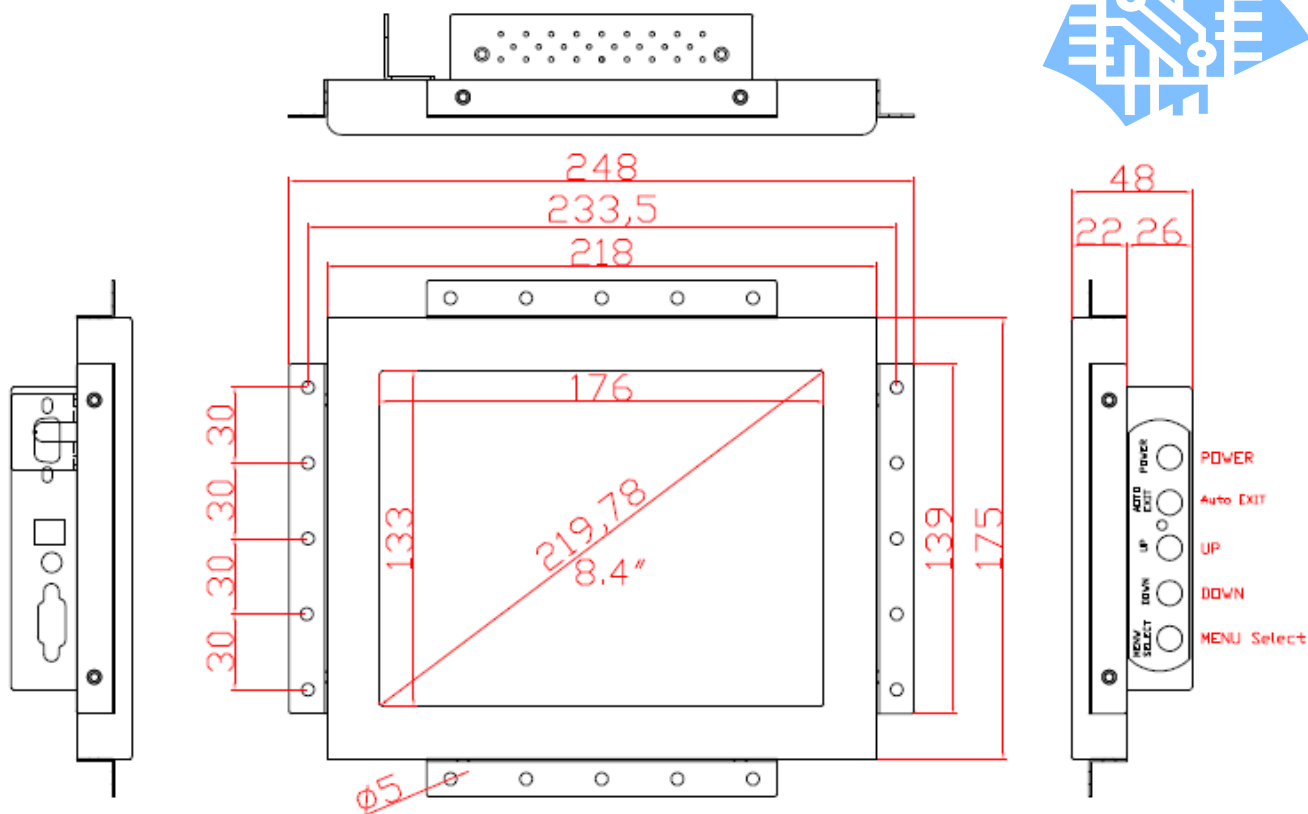

8.4" inch Embedded Touch Monitor (Infrared Ray Multi-Touch)

Display Specifications :

Active Area	170.4 × 127.8 mm
Pixel Pitch	0.213 × 0.213 mm
Brightness	350 cd/m ²
Contrast Ratio	600 : 1
Resolution	800 x 600 (SVGA)
Viewing Angle	L/R 160° ; U/D140°
Response Time	16 ms (Tr + Tf)
Display Colors	16.7M
Display Modes	640×480 ; 800×600
Signal input	15 Pin D_Sub ; Mini-Audio in
Mini-Audio out	1W (8Ω) × 1
OSD Keyboard	⊙ Menu/Select ⊙ - ⊙ + ⊙ Auto/Exit ⊙ Power
Power Source	DC 12V ; ≤7w ; Standby ≤1w
Power Consumption	
Storage Operation	-20~70°C ; -30~80°C
VESA	75×75 mm
Casing Colors	Black
Casing Size Weight	248 × 175 × 48 mm ; 2.3kg (W×H×D)
Carton gross weight	385 × 365 × 185 mm ; 3.5kg (W×H×D)

Touch Feature :

Input Method	It detects anything that blocks lights
Linearity	≤2.5mm
Surface	≥7H
Life Time	Unlimited
Application	Writing and Signature Capture Capability
PC Link	USB

Software Feature :

Calibration	4 points or 16 points or 25 points
Draw Test	Position and linearity verification
Controller	Support multiple controllers
Languages	English 、 Simple Chinese 、 Traditional Chinese 、 Japanese 、 German
Mouse Emulator	Right / left button emulation. Auto Right / left Click (PDA function)
Touch Style	Drawing a Mode 、 button a Mode 、 Hide cursor
Double Click	Configurable double click speed 、 Configurable double click area
Sound Modes	No sound 、 Touch down 、 Touch up
Display Support	display rotation 、 Support multiple monitors
Division Pattern Settings:	Support two halves and four parts with touch function, you can also create your own division patterns.
Edge compensation	Support edge compensation and you can also add your own numbers for it.
Support O.S	All Windows-32 bit O.S Windows7-8-10 ; XP-64 bit O.S Android ; A II Linux ; MAC

Order Information :

AIM-TMOPIR084-R01 :
Accessory

【VGA/AUDIO/USB-TOUCH】
VGA Cable/Audio Cable/Power Cable/AC90~260V Adapter/USB Cable/Cleaning wipes/Driver Disk

3 Year Warranty
LCD Panel 1 Year

Dimensions :

NOTE:
ALL DIMENSIONS ARE IN MILL METERS