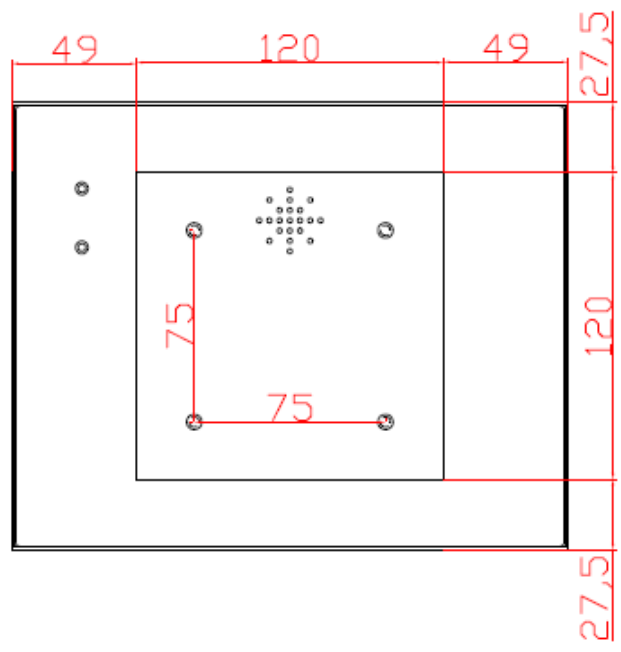

8.4" inch Embedded Touch Monitor (Infrared Ray Multi-Touch)

Display Specifications :

Active Area	170.4 × 127.8 mm
Pixel Pitch	0.213 × 0.213 mm
Brightness	350 cd/m ²
Contrast Ratio	600 : 1
Resolution	800 x 600 (SVGA)
Viewing Angle	L/R 160° ; U/D140°
Response Time	16 ms (Tr + Tf)
Display Colors	16.7M
Display Modes	640×480 ; 800×600
Signal input	15 Pin D_Sub ; Mini-Audio in
Mini-Audio out	1W (8Ω) × 1
OSD Keyboard	⊙ Menu/Select ⊙ - ⊙ + ⊙ Auto/Exit ⊙ Power
Power Source	DC 12V ; ≤7w ; Standby ≤1w
Power Consumption	
Storage Operation	-20~70°C ; -30~80°C
VESA	75×75 mm
Casing Colors	Black
Casing Size Weight	248 × 175 × 48 mm ; 2.3kg (W×H×D)
Carton gross weight	385 × 365 × 185 mm ; 3.5kg (W×H×D)

NOTE:
ALL DIMENSIONS ARE IN MILL METERS