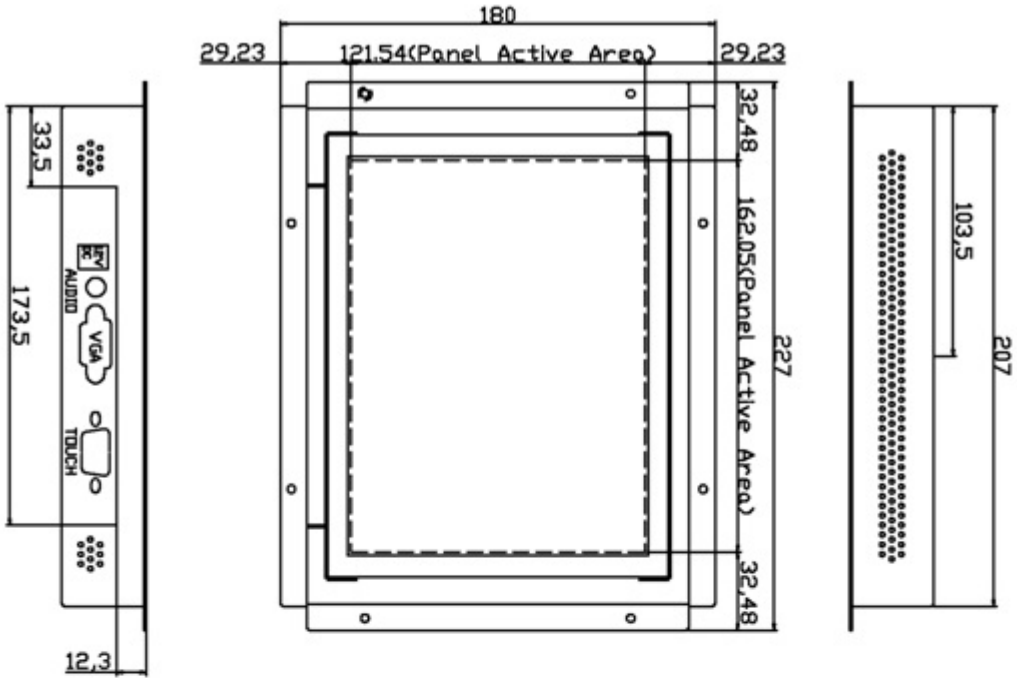

### Display Specifications :

Active Area	162 × 121 mm
Pixel Pitch	0.05275(W) × 0.15825(H)mm
Brightness	300 cd/m <sup>2</sup>
Contrast Ratio	700 : 1
Resolution	1024 x 768 ( XGA )
Viewing Angle	L/R 150° ; U/D150°
Response Time	10 ms ( Tr + Tf )
Display Colors	262K
Display Modes	640×480 ; 800×600 ; 1024×768
Signal input	15 Pin D_Sub ; Mini-Audio
Audio	1W ( 8Ω ) ×1
OSD Keyboard	⊙Menu/Select ⊖ ⊕ ⊙Auto/Exit ⊙Power
Power Source	DC 12V ; ≤7w ; Standby ≤1w
Power Consumption	
Storage · Operation	-20~60°C ; -10~50°C
VESA	75×75 mm
Casing Colors	Black
Casing Size · Weight	227× 180 × 35 mm ; 1.15 kg ( W×H×D )
Carton · gross weight	315 × 150 × 295 mm ; 2.29kg ( W×H×D )

### Order information :

AIM-TMOPPCTU080-R21 : 【VGA/AUDIO/USB-TOUCH】  
Accessory

AIM-TMOPPCTU080-R22 : 【VGA/AUDIO/RS232-TOUCH】  
VGA Cable/AC90~260V Adapter/Power Cable/USB or RS232 Cable/Audio Cable/Cleaning wipes/Driver Disk

**3 Year Warranty**  
LCD Panel 1 Year

Dimensions :

Unit:mm

NOTE  
ALL DIMENSIONS ARE IN MILL METERS