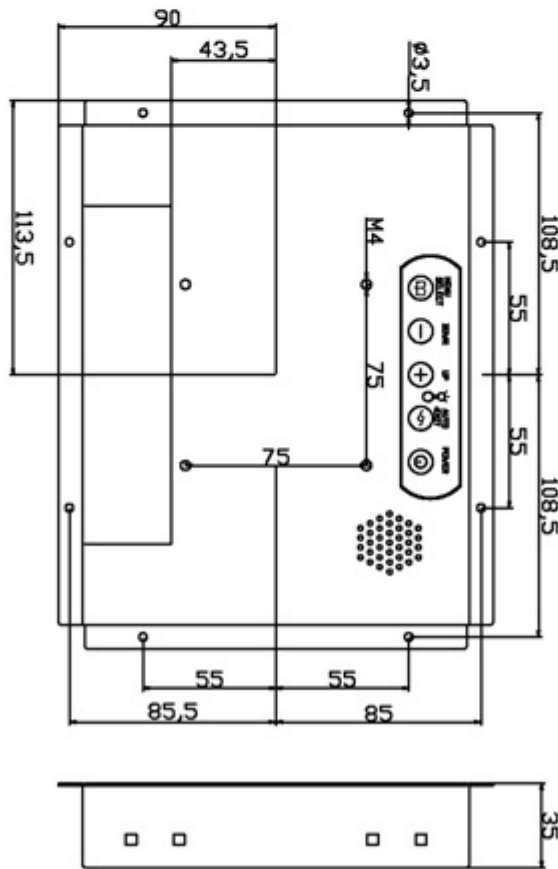

### Display Specifications :

Active Area	162 × 121 mm
Pixel Pitch	0.05275(W) × 0.15825(H)mm
Brightness	300 cd/m <sup>2</sup>
Contrast Ratio	700 : 1
Resolution	1024 x 768 ( XGA )
Viewing Angle	L/R 150° ; U/D150°
Response Time	10 ms ( Tr + Tf )
Display Colors	262K
Display Modes	640×480 ; 800×600 ; 1024×768
Signal input	15 Pin D_Sub ; Mini-Audio
Audio	1W ( 8Ω ) ×1
OSD Keyboard	⊙Menu/Select ⊖ ⊕ ⊙Auto/Exit ⊙Power
Power Source	DC 12V ; ≤7w ; Standby ≤1w
Power Consumption	
Storage · Operation	-20~60°C ; -10~50°C
VESA	75×75 mm
Casing Colors	Black
Casing Size · Weight	227× 180 × 35 mm ; 1.15 kg ( W×H×D )
Carton · gross weight	315 × 150 × 295 mm ; 2.29kg ( W×H×D )

### Order information :

AIM-TMOPPCTU080-R21 : 【VGA/AUDIO/USB-TOUCH】  
Accessory

AIM-TMOPPCTU080-R22 : 【VGA/AUDIO/RS232-TOUCH】  
VGA Cable/AC90~260V Adapter/Power Cable/USB or RS232 Cable/Audio Cable/Cleaning wipes/Driver Disk

**3 Year Warranty**  
LCD Panel 1 Year

Dimensions :

Unit:mm

NOTE  
ALL DIMENSIONS ARE IN MILL METERS