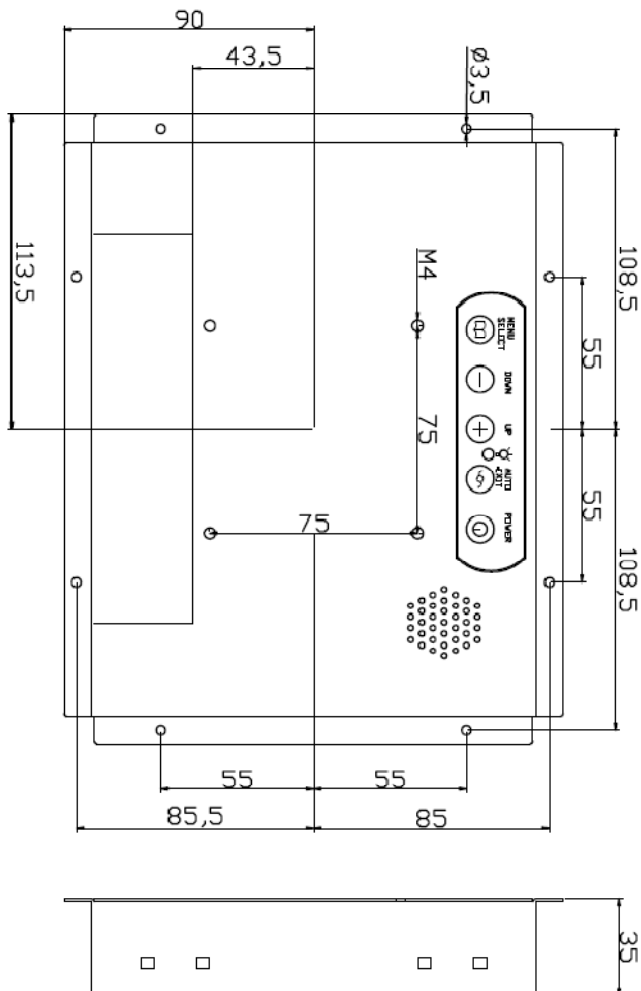

8" inch Embedded Touch Monitor

Display Specifications :

Active Area	162 × 121 mm
Pixel Pitch	0.05275(W) × 0.15825(H)mm
Brightness	300 cd/m ²
Contrast Ratio	700 : 1
Resolution	1024 x 768 (XGA)
Viewing Angle	L/R 150° ; U/D150°
Response Time	10 ms (Tr + Tf)
Display Colors	262K
Display Modes	640×480 ; 800×600 ; 1024×768
Signal input	15 Pin D_Sub ; Mini-Audio
Audio	1W (8Ω) ×1
OSD Keyboard	⊙Menu/Select ⊖ ⊕ ⊙Auto/Exit ⊙Power
Power Source	DC 12V ; ≤7w ; Standby ≤1w
Power Consumption	
Storage · Operation	-20~60°C ; -10~50°C
VESA	75×75 mm
Casing Colors	Black
Casing Size · Weight	227× 180 × 35 mm ; 1.15 kg (W×H×D)
Carton · gross weight	315 × 150 × 295 mm ; 2.29kg (W×H×D)

Order information :

AIM-TMOP5R080-R21 :	【VGA/AUDIO/USB-TOUCH】	AIM-TMOP5R080-R22 :	【VGA/AUDIO/RS232-TOUCH】
Accessory	VGA Cable/AC90~260V Adapter/Power Cable/USB or RS232 Cable/Audio Cable/ Touch Pen/Cleaning wipes/Driver Disk		

3 Year Warranty
LCD Panel 1 Year

Dimensions :

Unit:mm

NOTE
ALL DIMENSIONS ARE IN MILL METERS