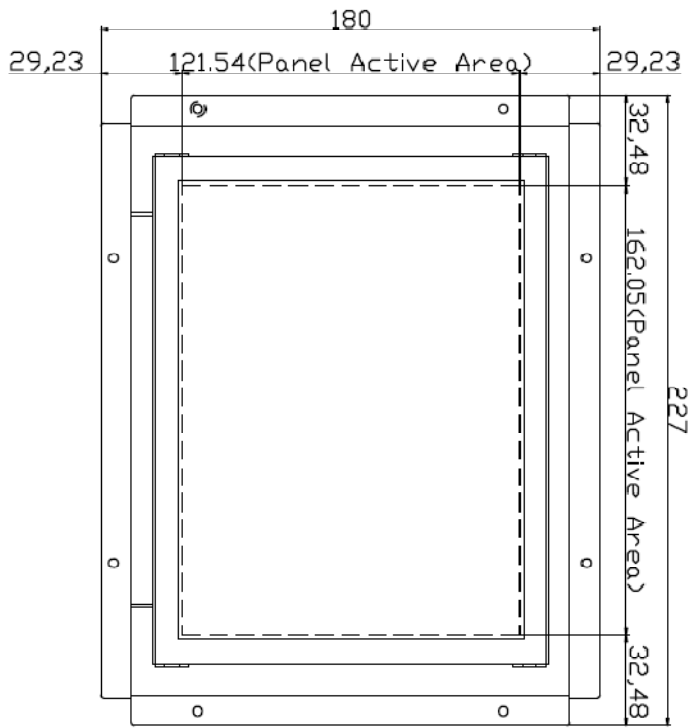

8" inch Embedded Touch Monitor

Display Specifications :

Active Area	162 × 121 mm
Pixel Pitch	0.05275(W) × 0.15825(H)mm
Brightness	300 cd/m ²
Contrast Ratio	700 : 1
Resolution	1024 x 768 (XGA)
Viewing Angle	L/R 150° ; U/D150°
Response Time	10 ms (Tr + Tf)
Display Colors	262K
Display Modes	640×480 ; 800×600 ; 1024×768
Signal input	15 Pin D_Sub ; Mini-Audio
Audio	1W (8Ω) ×1
OSD Keyboard	⊙Menu/Select ⊖ ⊕ ⊙Auto/Exit ⊙Power
Power Source	DC 12V ; ≤7w ; Standby ≤1w
Power Consumption	
Storage · Operation	-20~60°C ; -10~50°C
VESA	75×75 mm
Casing Colors	Black
Casing Size · Weight	227× 180 × 35 mm ; 1.15 kg (W×H×D)
Carton · gross weight	315 × 150 × 295 mm ; 2.29kg (W×H×D)

3 Year Warranty
LCD Panel 1 Year

Dimensions :

Unit:mm

NOTE
ALL DIMENSIONS ARE IN MILL METERS