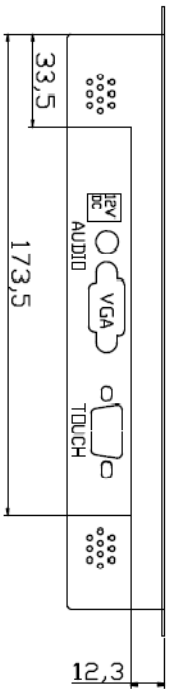

8" inch Embedded Touch Monitor

Display Specifications :

Active Area	162 × 121 mm
Pixel Pitch	0.05275(W) × 0.15825(H)mm
Brightness	300 cd/m ²
Contrast Ratio	700 : 1
Resolution	1024 x 768 (XGA)
Viewing Angle	L/R 150° ; U/D150°
Response Time	10 ms (Tr + Tf)
Display Colors	262K
Display Modes	640×480 ; 800×600 ; 1024×768
Signal input	15 Pin D_Sub ; Mini-Audio
Audio	1W (8Ω) ×1
OSD Keyboard	⊙Menu/Select ⊖ ⊕ ⊙Auto/Exit ⊙Power
Power Source	DC 12V ; ≤7w ; Standby ≤1w
Power Consumption	
Storage · Operation	-20~60°C ; -10~50°C
VESA	75×75 mm
Casing Colors	Black
Casing Size · Weight	227× 180 × 35 mm ; 1.15 kg (W×H×D)
Carton · gross weight	315 × 150 × 295 mm ; 2.29kg (W×H×D)

Order information :

AIM-TMOP5R080-R21 :	【VGA/AUDIO/USB-TOUCH】	AIM-TMOP5R080-R22 :	【VGA/AUDIO/RS232-TOUCH】
Accessory	VGA Cable/AC90~260V Adapter/Power Cable/USB or RS232 Cable/Audio Cable/ Touch Pen/Cleaning wipes/Driver Disk		

3 Year Warranty
LCD Panel 1 Year

Dimensions :

Unit:mm

NOTE
ALL DIMENSIONS ARE IN MILL METERS