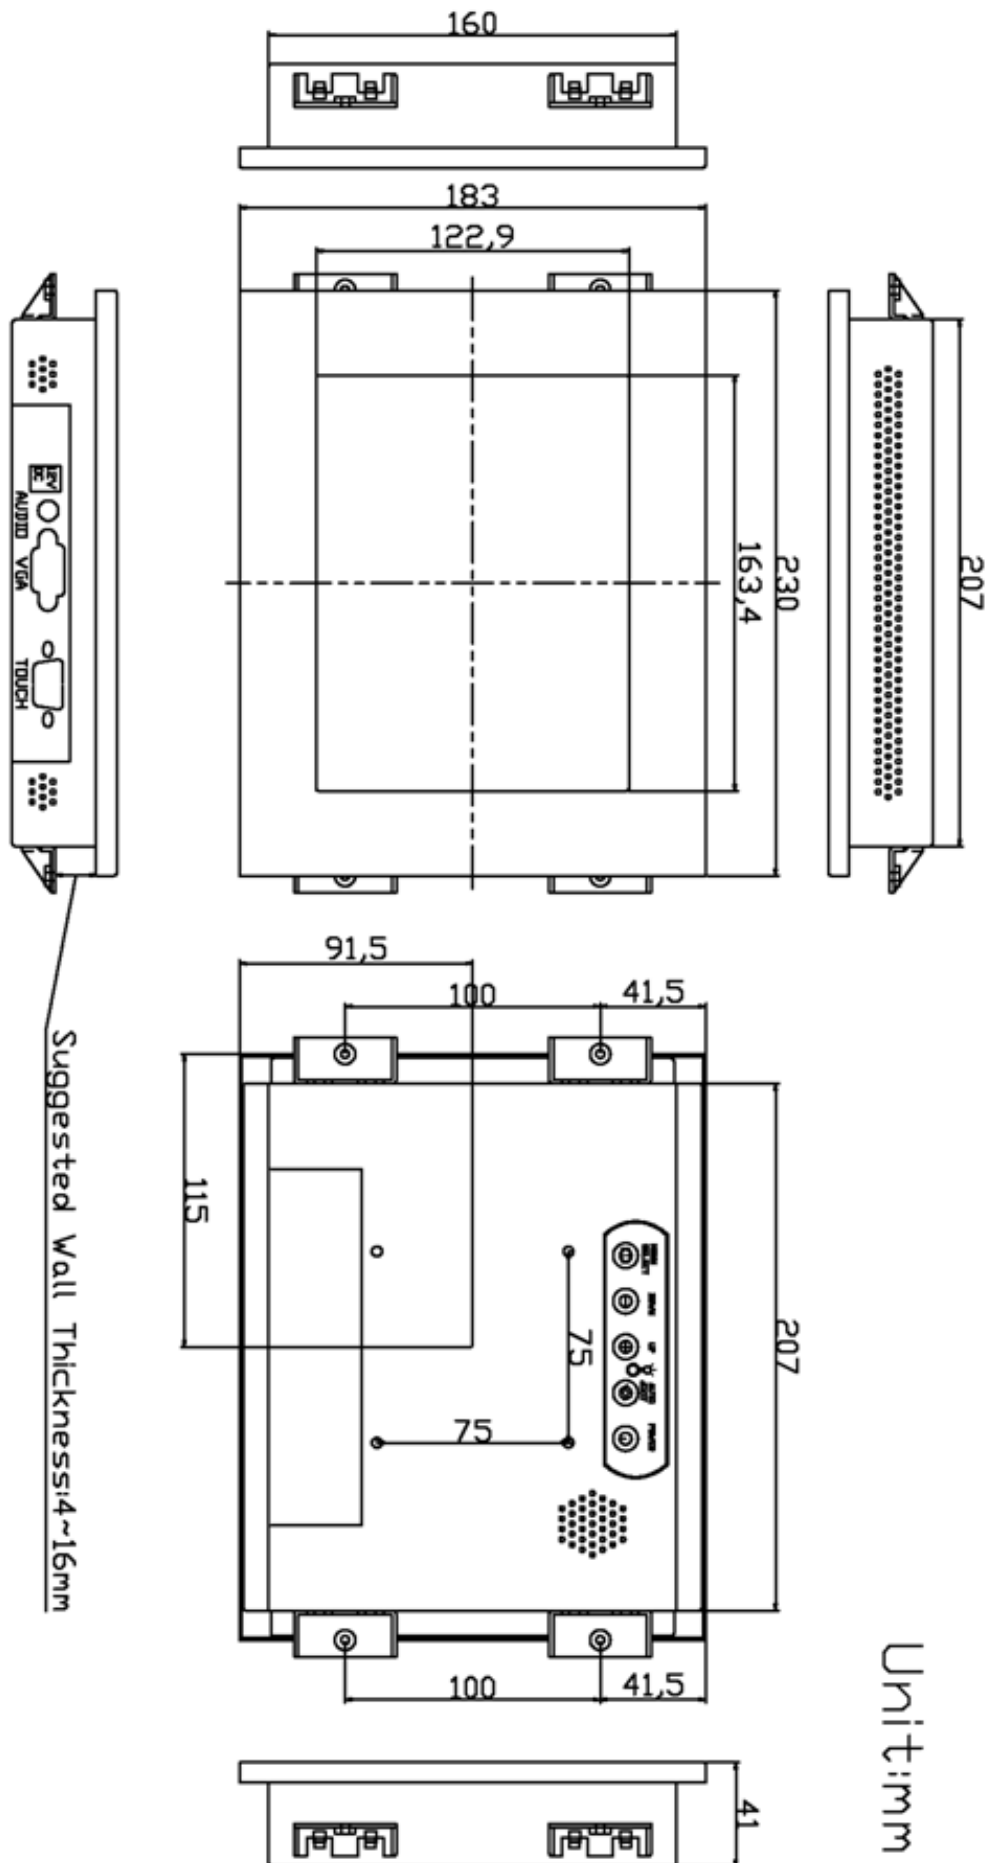

### Display Specifications :

Active Area	162 × 121 mm
Pixel Pitch	0.05275(W) × 0.15825(H)mm
Brightness	300 cd/m <sup>2</sup>
Contrast Ratio	700 : 1
Resolution	1024 x 768 ( XGA )
Viewing Angle	L/R 150° ; U/D150°
Response Time	10 ms ( Tr + Tf )
Display Colors	262K
Display Modes	640×480 ; 800×600 ; 1024×768
Signal input	15 Pin D_Sub ; Mini-Audio
Audio	1W ( 8Ω ) ×1
OSD Keyboard	⊙Menu/Select ⊖ ⊕ ⊙Auto/Exit ⊙Power
Power Source	DC 12V ; ≤7w ; Standby ≤1w
Power Consumption	
Storage · Operation	-20~60°C ; -10~50°C
VESA	75×75 mm
Casing Colors	Black
Casing Size · Weight	230 × 183 × 41 mm ; 1.2 kg ( W×H×D )
Carton · gross weight	315 × 150 × 295 mm ; 2.34 kg ( W×H×D )

### Order information :

AIM-PM5R080-R21 : 【VGA/AUDIO/USB-TOUCH】

AIM-PM5R080-R22 : 【VGA/AUDIO/RS232-TOUCH】

Accessory VGA Cable/AC90~260V Adapter/Power Cable/USB or RS232 Cable/Audio Cable/  
Touch Pen/Cleaning wipes/Driver Disk

**3 Year Warranty**  
LCD Panel 1 Year

Dimensions :

NOTE  
ALL DIMENSIONS ARE IN MILL METERS