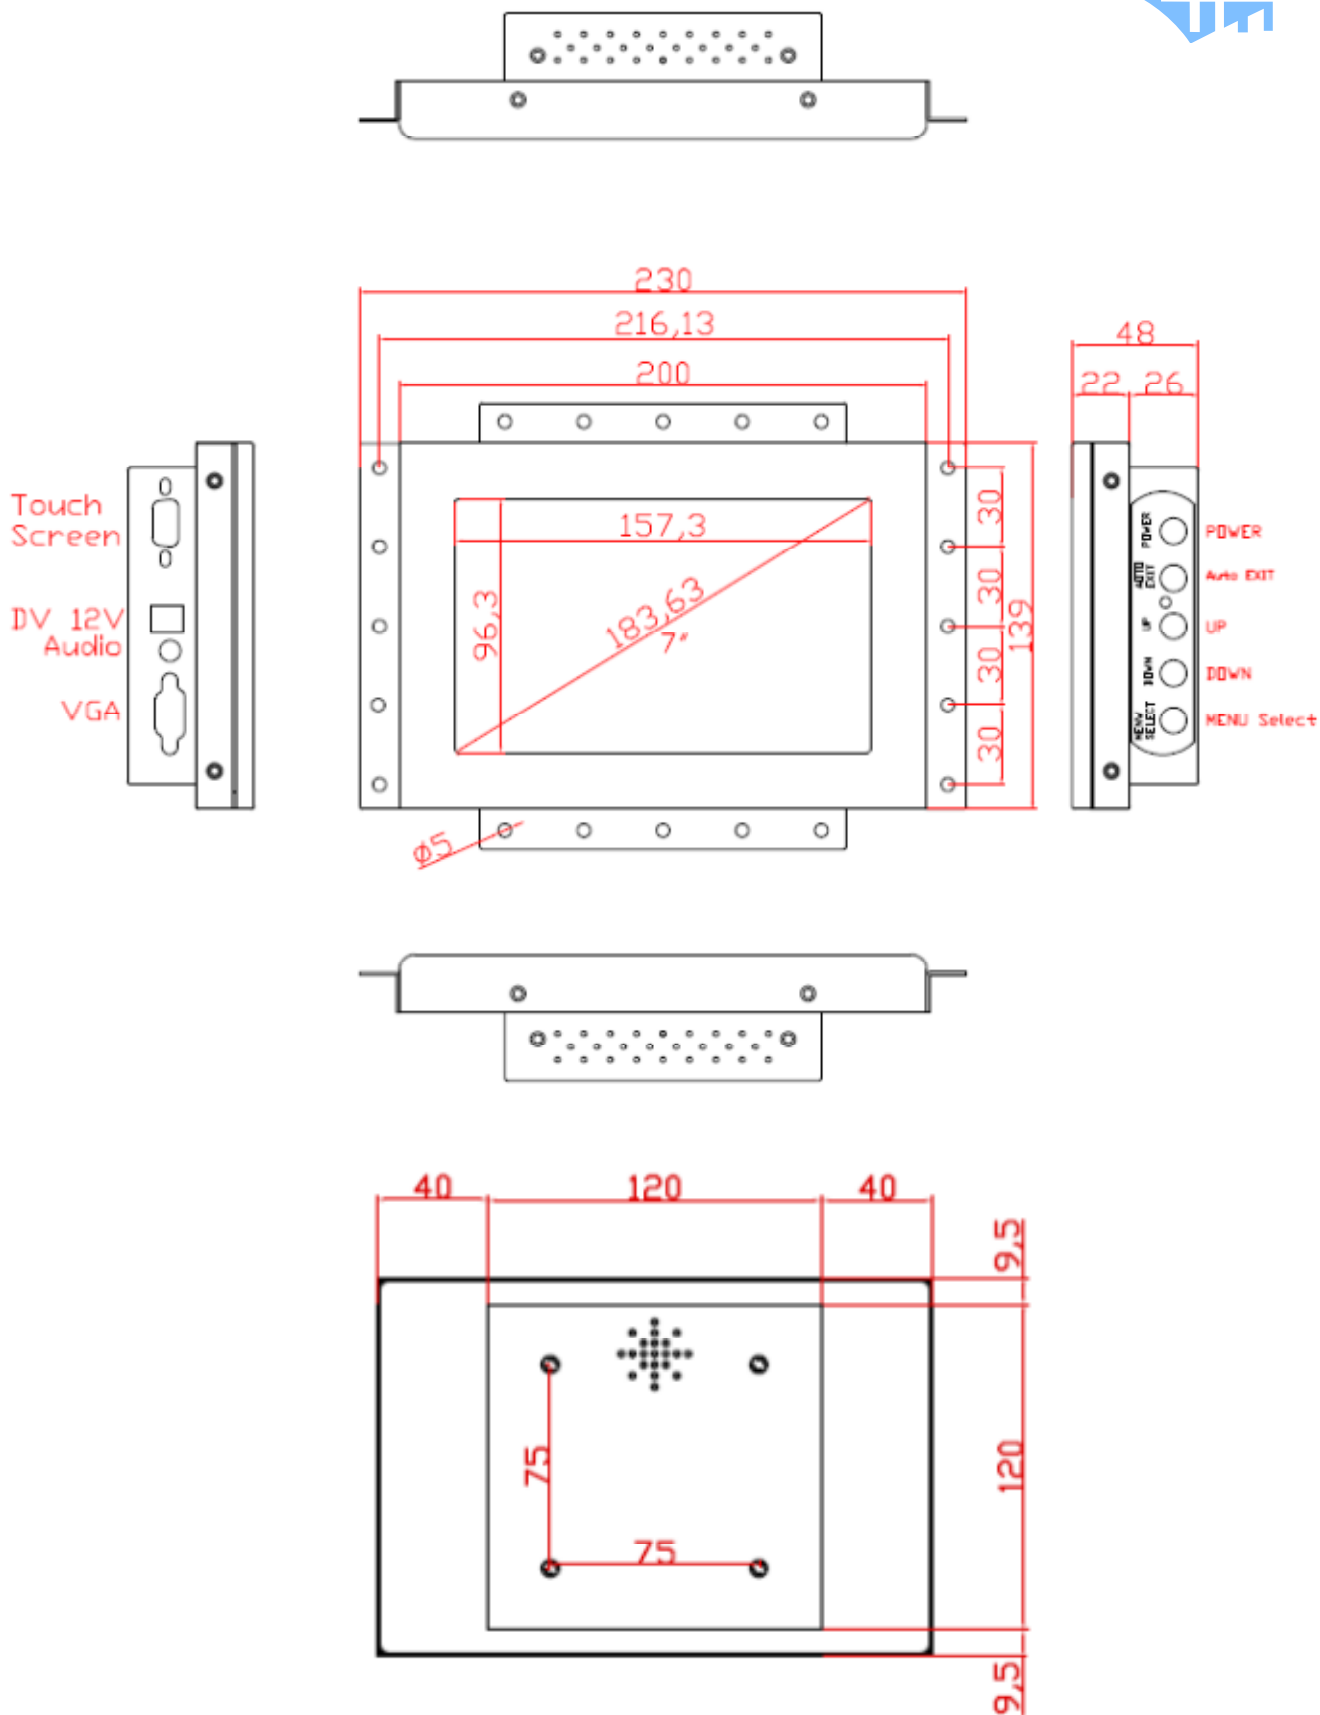

7" inch Embedded Touch Monitor (Infrared Ray Multi-Touch)

Display Specifications :

Active Area	152.4 × 91.44 mm
Pixel Pitch	0.1905 × 0.1905 mm
Brightness	400 cd/m ²
Contrast Ratio	1000 : 1
Resolution	800 x 480 (WVGA)
Viewing Angle	L/R 160° ; U/D160°
Response Time	30 ms (Tr + Tf)
Display Colors	262K
Display Modes	640×480 ; 800×480 ; 800×600
Signal input	15 Pin D_Sub ; Mini-Audio in
Mini-Audio out	1W (8Ω) × 1
OSD Keyboard	⊙ Menu/Select ⊙ - ⊙ + ⊙ Auto/Exit ⊙ Power
Power Source	DC 12V ; ≤11w ; Standby ≤1w
Power Consumption	
Storage \ Operation	-30~85°C ; -30~85°C
VESA	75×75 mm
Casing Colors	Black
Casing Size \ Weight	230 × 139 × 48 mm ; 1.8kg (W×H×D)
Carton \ gross weight	385 × 365 × 185 mm ; 3.5kg (W×H×D)

Touch Feature :

Input Method	It detects anything that blocks lights
Linearity	≤2.5mm
Surface	≥7H
Life Time	Unlimited
Application	Writing and Signature Capture Capability
PC Link	USB

Software Feature :

Calibration	4 points or 16 points or 25 points
Draw Test	Position and linearity verification
Controller	Support multiple controllers
Languages	English \ Simple Chinese \ Traditional Chinese \ Japanese \ German
Mouse Emulator	Right / left button emulation. Auto Right / left Click (PDA function)
Touch Style	Drawing a Mode \ button a Mode \ Hide cursor
Double Click	Configurable double click speed \ Configurable double click area
Sound Modes	No sound \ Touch down \ Touch up
Display Support	display rotation \ Support multiple monitors
Division Pattern Settings:	Support two halves and four parts with touch function, you can also create your own division patterns.
Edge compensation	Support edge compensation and you can also add your own numbers for it.
Support O.S	All Windows-32 bit O.S Windows7-8-10 ; XP-64 bit O.S Android ; A II Linux ; MAC

Order Information :

AIM-TMOPIR070-R01W :	【VGA/AUDIO/USB-TOUCH】
Accessory	VGA Cable/Audio Cable/Power Cable/AC90~260V Adapter/USB Cable/Cleaning wipes/Driver Disk

Dimensions :

NOTE:
ALL DIMENSIONS ARE IN MILL METERS