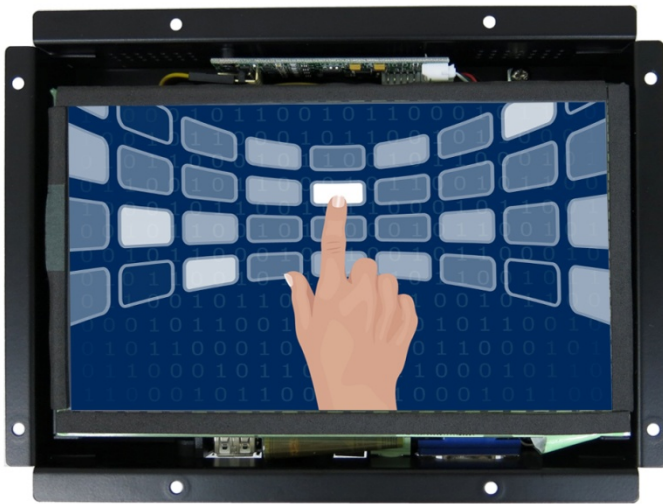

7" inch Embedded Touch Monitor

Products application :

- POS Terminal
- Industrial PC
- Kiosk
- Gaming
- Medical apparatus
- Personal computer
- Mobile GPS
- Office automation
- Security system of the house
- Car-mounted amusement
- Military equipment
- Communicate

7" inch Embedded Touch Monitor

Display Specifications :

Active Area	154 × 85 mm
Pixel Pitch	0.0642 × 0.1790 mm
Brightness	400 cd/m ²
Contrast Ratio	500 : 1
Resolution	800 x 480 (WVGA)
Viewing Angle	L/R 140° ; U/D120°
Response Time	12.5 ms (Tr + Tf)
Display Colors	262K
Display Modes	640×480 ; 800×480 ; 800×600
Signal input	15 Pin D_Sub ; Mini-Audio
Audio	1W (8Ω) ×1
OSD Keyboard	⊙Menu/Select ⊖ ⊕ ⊙Auto/Exit ⊙Power
Power Source	DC 12V ; ≤7w ; Standby ≤1w
Power Consumption	
Storage · Operation	-30~85°C ; -30~85°C
VESA	75×75 mm
Casing Colors	Black
Casing Size · Weight	190 × 142 × 32 mm ; 0.85 kg (W×H×D)
Carton · gross weight	315 × 150 × 295 mm ; 1.99 kg (W×H×D)

Software Feature :

Calibration	Fast full oriental 4 points position
Compensation	Edge compensation. Accuracy 25 points linearity compensation
Draw Test	Position and linearity verification
Controller	Support multiple controllers
Languages	English · Simple Chinese · Traditional Chinese · Japanese · French · German · Spanish · Korean · Arabic · Czech · Danish · Dutch · Greek · Hungarian · Italian · Norwegian · Russian · Polish · Portuguese · Slovenian · Swedish · Thai · Turkish
Mouse Emulator	Right / left button emulation. Auto Right / left Click (PDA function)
Touch Style	Drawing a Mode · button a Mode · Touch Off/ on Switch
Double Click	Configurable double click speed · Configurable double click area
Sound Modes	No sound · Touch down · Touch up
COM Port Support	COM1 ~ COM255 for Windows and Linux COM1 ~ COM8 for MS- DOS
Display Support	display rotation · Support multiple monitors
Support O.S	All Windows-32 bit O.S Windows7-8-10 ; XP-64 bit O.S MS-DOS ; A II Linux ; MAC