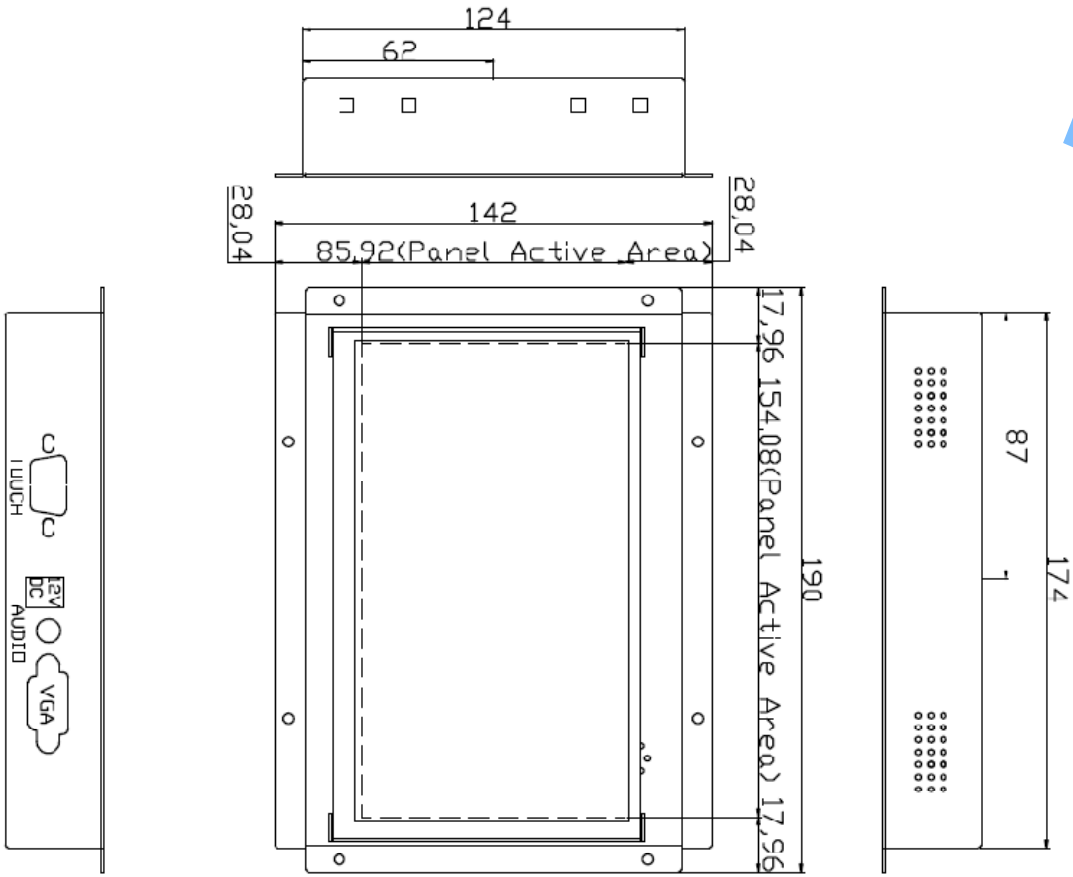

7" inch Embedded Touch Monitor

Display Specifications :

Active Area	154 × 85 mm
Pixel Pitch	0.0642 × 0.1790 mm
Brightness	400 cd/m ²
Contrast Ratio	500 : 1
Resolution	800 x 480 (WVGA)
Viewing Angle	L/R 140° ; U/D120°
Response Time	12.5 ms (Tr + Tf)
Display Colors	262K
Display Modes	640×480 ; 800×480 ; 800×600
Signal input	15 Pin D_Sub ; Mini-Audio
Audio	1W (8Ω) ×1
OSD Keyboard	⊙Menu/Select ⊖ ⊕ ⊙Auto/Exit ⊙Power
Power Source	DC 12V ; ≤7w ; Standby ≤1w
Power Consumption	
Storage · Operation	-30~85°C ; -30~85°C
VESA	75×75 mm
Casing Colors	Black
Casing Size · Weight	190 × 142 × 32 mm ; 0.85 kg (W×H×D)
Carton · gross weight	315 × 150 × 295 mm ; 1.99 kg (W×H×D)

Software Feature :

Calibration	Fast full oriental 4 points position
Compensation	Edge compensation. Accuracy 25 points linearity compensation
Draw Test	Position and linearity verification
Controller	Support multiple controllers
Languages	English · Simple Chinese · Traditional Chinese · Japanese · French · German · Spanish · Korean · Arabic · Czech · Danish · Dutch · Greek · Hungarian · Italian · Norwegian · Russian · Polish · Portuguese · Slovenian · Swedish · Thai · Turkish
Mouse Emulator	Right / left button emulation. Auto Right / left Click (PDA function)
Touch Style	Drawing a Mode · button a Mode · Touch Off/ on Switch
Double Click	Configurable double click speed · Configurable double click area
Sound Modes	No sound · Touch down · Touch up
COM Port Support	COM1 ~ COM255 for Windows and Linux COM1 ~ COM8 for MS- DOS
Display Support	display rotation · Support multiple monitors
Support O.S	All Windows-32 bit O.S Windows7-8-10 ; XP-64 bit O.S MS-DOS ; A II Linux ; MAC

Dimensions :

Unit:mm

NOTE
ALL DIMENSIONS ARE IN MILL METERS