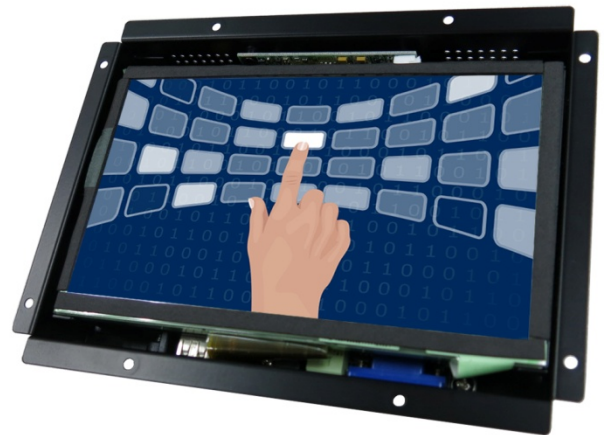

7" inch Embedded Touch Monitor

Products application :

- POS Terminal
- Industrial PC
- Kiosk
- Gaming
- Medical apparatus
- Personal computer
- Mobile GPS
- Office automation
- Security system of the house
- Car-mounted amusement
- Military equipment
- Communicate

7" inch Embedded Touch Monitor

Display Specifications :

Active Area	154 × 85 mm
Pixel Pitch	0.0642 × 0.1790 mm
Brightness	400 cd/m ²
Contrast Ratio	500 : 1
Resolution	800 x 480 (WVGA)
Viewing Angle	L/R 140° ; U/D120°
Response Time	12.5 ms (Tr + Tf)
Display Colors	262K
Display Modes	640×480 ; 800×480 ; 800×600
Signal input	15 Pin D_Sub ; Mini-Audio
Audio	1W (8Ω) ×1
OSD Keyboard	⊙Menu/Select ⊖ ⊕ ⊙Auto/Exit ⊙Power
Power Source	DC 12V ; ≤7w ; Standby ≤1w
Power Consumption	
Storage · Operation	-30~85°C ; -30~85°C
VESA	75×75 mm
Casing Colors	Black
Casing Size · Weight	190 × 142 × 32 mm ; 0.85 kg (W×H×D)
Carton · gross weight	315 × 150 × 295 mm ; 1.99 kg (W×H×D)

Software Feature :

Calibration	Fast full oriental 4 points position
Compensation	Edge compensation. Accuracy 25 points linearity compensation
Draw Test	Position and linearity verification
Controller	Support multiple controllers
Languages	English · Simple Chinese · Traditional Chinese · Japanese · French · German · Spanish · Korean · Arabic · Czech · Danish · Dutch · Greek · Hungarian · Italian · Norwegian · Russian · Polish · Portuguese · Slovenian · Swedish · Thai · Turkish
Mouse Emulator	Right / left button emulation. Auto Right / left Click (PDA function)
Touch Style	Drawing a Mode · button a Mode · Touch Off/ on Switch
Double Click	Configurable double click speed · Configurable double click area
Sound Modes	No sound · Touch down · Touch up
COM Port Support	COM1 ~ COM255 for Windows and Linux COM1 ~ COM8 for MS- DOS
Display Support	display rotation · Support multiple monitors
Support O.S	All Windows-32 bit O.S Windows7-8-10 ; XP-64 bit O.S MS-DOS ; A II Linux ; MAC