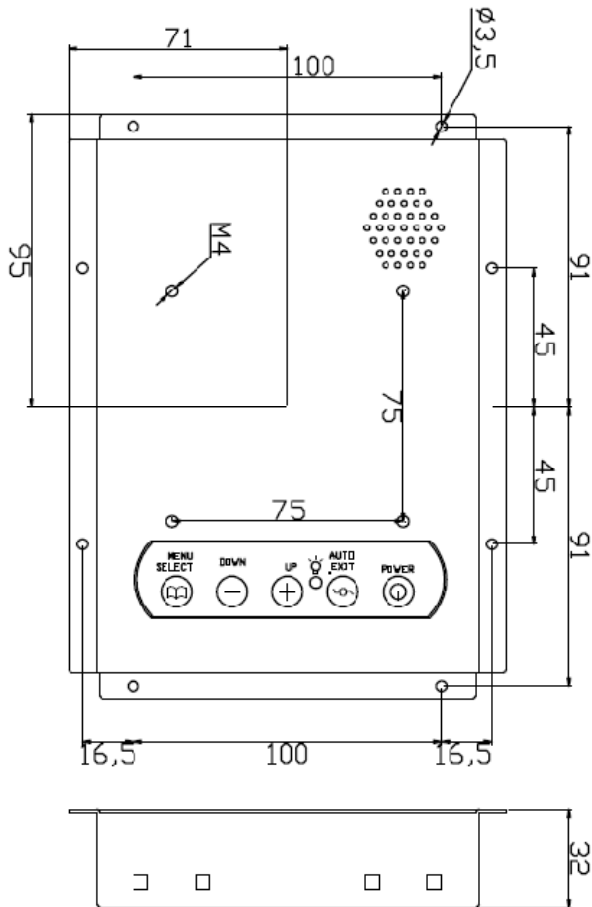

7" inch Embedded Touch Monitor

Display Specifications :

Active Area	154 × 85 mm
Pixel Pitch	0.0642 × 0.1790 mm
Brightness	400 cd/m ²
Contrast Ratio	500 : 1
Resolution	800 x 480 (WVGA)
Viewing Angle	L/R 140° ; U/D120°
Response Time	12.5 ms (Tr + Tf)
Display Colors	262K
Display Modes	640×480 ; 800×480 ; 800×600
Signal input	15 Pin D_Sub ; Mini-Audio
Audio	1W (8Ω) ×1
OSD Keyboard	⊙Menu/Select ⊖ ⊕ ⊙Auto/Exit ⊙Power
Power Source	DC 12V ; ≤7w ; Standby ≤1w
Power Consumption	
Storage · Operation	-30~85°C ; -30~85°C
VESA	75×75 mm
Casing Colors	Black
Casing Size · Weight	190 × 142 × 32 mm ; 0.85 kg (W×H×D)
Carton · gross weight	315 × 150 × 295 mm ; 1.99 kg (W×H×D)

Order information :

AIM-TMOP5R070-R21W :	【VGA/AUDIO/USB-TOUCH】	AIM-TMOP5R070-R22W :	【VGA/AUDIO/RS232-TOUCH】
Accessory	VGA Cable/AC90~260V Adapter/Power Cable/USB or RS232 Cable/Audio Cable/Touch Pen/Cleaning wipes/Driver Disk		

Dimensions :

Unit:mm

NOTE
ALL DIMENSIONS ARE IN MILL METERS