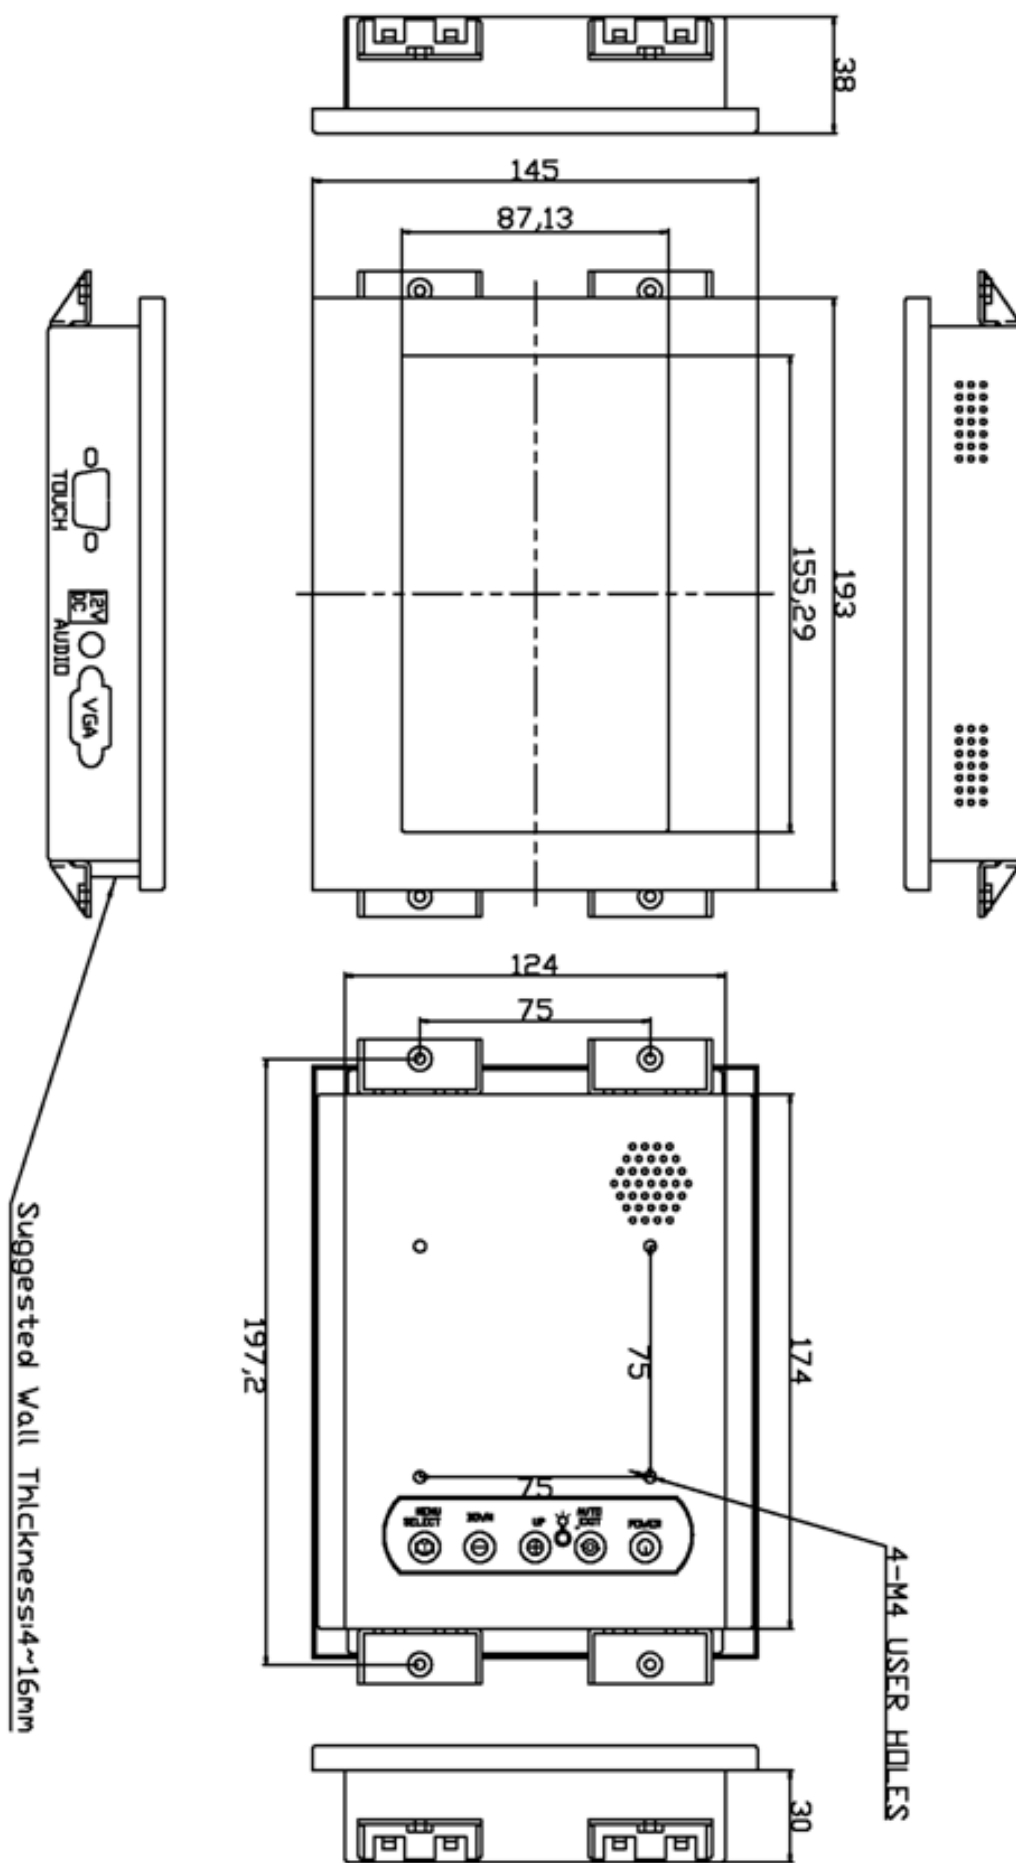

7" inch Embedded Touch Monitor

Display Specifications :

Active Area	154 × 85 mm
Pixel Pitch	0.0642 × 0.1790 mm
Brightness	400 cd/m ²
Contrast Ratio	500 : 1
Resolution	800 x 480 (WVGA)
Viewing Angle	L/R 140° ; U/D120°
Response Time	12.5 ms (Tr + Tf)
Display Colors	262K
Display Modes	640×480 ; 800×480 ; 800×600
Signal input	15 Pin D_Sub ; Mini-Audio
Audio	1W (8Ω) ×1
OSD Keyboard	⊙Menu/Select ⊖ ⊕ ⊙Auto/Exit ⊙Power
Power Source	DC 12V ; ≤7w ; Standby ≤1w
Power Consumption	
Storage · Operation	-30~85°C ; -30~85°C
VESA	75×75 mm
Casing Colors	Black
Casing Size · Weight	193 × 145 × 38 mm ; 0.9 kg (W×H×D)
Carton · gross weight	315 × 150 × 295 mm ; 2.04 kg (W×H×D)

Order information :

AIM-PM5R070-R21W :	【VGA/AUDIO/USB-TOUCH】	AIM-PM5R070-R22W :	【VGA/AUDIO/RS232-TOUCH】
Accessory	VGA Cable/AC90~260V Adapter/Power Cable/USB or RS232 Cable/Audio Cable/Touch Pen/Cleaning wipes/Driver Disk		

3 Year Warranty
LCD Panel 1 Year

Dimensions :

Unit:mm

NOTE
ALL DIMENSIONS ARE IN MILL METERS